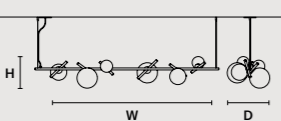

POSY BIL6		CE	UL
W	180 cm / 70.90"		
D	42 cm / 16.50"		
H	31 cm / 12.20"		
STANDARD LIGHTING			
2×G9×10 W MAX (NOT INCL.)* 4×E12×10 W MAX (NOT INCL.)**			

* BULB MAX
Ø 37 mm / 1.50" W 70 mm / 2.80"
** BULB MAX
Ø 37 mm / 1.50" W 110 mm / 4.30"