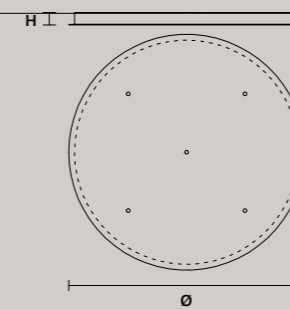

ROUND CANOPY RD 80

SIZE		FINISHINGS	PRODUCT NAME
Ø	80 cm / 31.50"	● V91	CORDEA C5 RD 80
H	4 cm / 1.60"