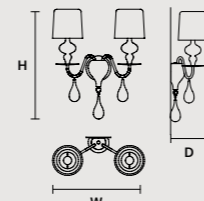

EVA A2

w 40 cm / 15.70"
d 18 cm / 7.10"
H 55 cm / 21.70"

STANDARD LIGHTING
2×E12×40 W MAX (NOT INCL.)

* ETL only for US market.