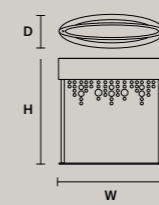

OLÀ TL2

W 50 cm / 19.70"
D 16 cm / 6.30"
H 50 cm / 19.70"

STANDARD LIGHTING
2×E27×20 W MAX (NOT INCL.)

STANDARD INTEGRATED LED LIGHTING
UP 5,2 W CRI>95
3000 K – 512 NOMINAL LM
DOWN 7,8 W CRI>95
3000 K – 768 NOMINAL LM

ON REQUEST
UP 5,2 W CRI>95
2700 K – 488 NOMINAL LM
DOWN 7,8 W CRI>95
2700 K – 732 NOMINAL LM

DIMMABLE
OWN BUTTON