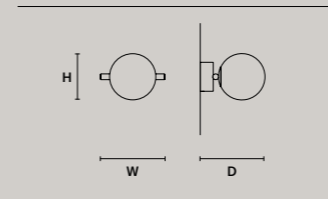

POSY A1 P	
W	22 cm / 8.70"
D	22 cm / 8.70"
H	16 cm / 6.30"

STANDARD LIGHTING
1xE14x10 W MAX (NOT INCL.)*

* BULB MAX
Ø 37 mm / 1.50" W 110 mm / 4.30"