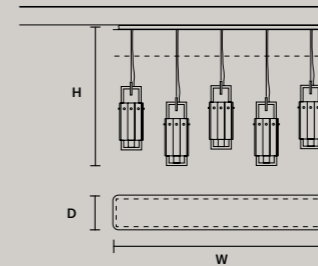

CREK C5 LN 125

W 125 cm / 49.20"
D 20 cm / 7.90"
H MAX 195 cm / 76.80"

STANDARD LIGHTING
5×E14×10 W MAX (NOT INCL.)