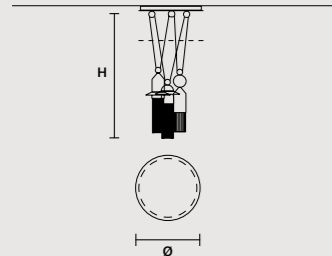

NAPPE C3 RD 40

∅	40 cm / 15.70"
H MAX	155 cm / 61.00"
INTEGRATED LED LIGHTING	
3 × 16,2 W CRI>90 3000 K - 2064 NOMINAL LM	
ON REQUEST	
3 × 16,2 W CRI>90 2700 K - 1960 NOMINAL LM	
DIMMABLE	
0-10V