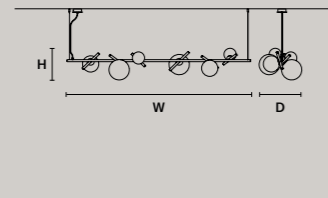

POSY BIL6	
W	180 cm / 70.90"
D	42 cm / 16.50"
H	31 cm / 12.20"

STANDARD LIGHTING
2xG9x10 W MAX (NOT INCL.)*
4xE14x10 W MAX (NOT INCL.)**

* BULB MAX
Ø 37 mm / 1.50" W 70 mm / 2.80"
** BULB MAX
Ø 37 mm / 1.50" W 110 mm / 4.30"