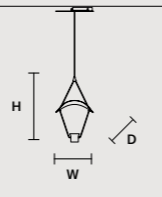

VOLLEE S1P UP		CE	UL
W	25 cm / 9.80"		
D	17,5 cm / 6.90"		
H	44 cm / 17.30"		
STANDARD INTEGRATED LED LIGHTING			
	5,4 W CRI>90		
	3000 K – 688 NOMINAL LM		
ON REQUEST			
	5,4 W CRI>90		
	2700 K – 653 NOMINAL LM		
DIMMABLE			
	TRIAC