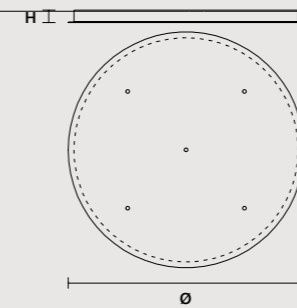

ROUND CANOPY RD 80

SIZE		FINISHINGS	PRODUCT NAME
Ø	80 cm / 31.50"	V98	CREK C5 RD 80
H	4 cm / 1.60"