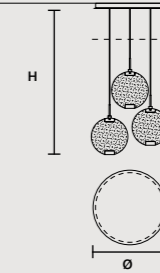

HORO C3 RD 60		CE	ETL
ø	60 cm / 23.60"		
H MAX	155 cm / 61.00"		
INTEGRATED LED LIGHTING			
43,2 W CRI>95			
3000 K – 4608 NOMINAL LM			
ON REQUEST			
43,2 W CRI>95			
2700 K – 4392 NOMINAL LM			
DIMMABLE			
0-10V