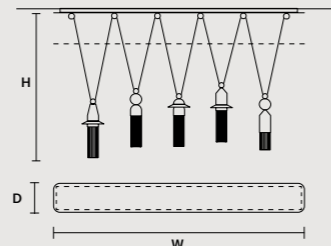

NAPPE C5 LN 175

W	175 cm / 68.90"
D	20 cm / 7.90"
H MAX	155 cm / 61.00"
INTEGRATED LED LIGHTING	
5 × 27 W CRI>90 3000 K - 3440 NOMINAL LM	
ON REQUEST	
5 × 27 W CRI>90 2700 K - 3268 NOMINAL LM	
DIMMABLE	
0-10V