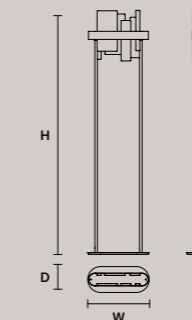

HONICÉ STL	
W	38 cm / 15.00"
D	16 cm / 6.30"
H	160 cm / 63.00"
STANDARD INTEGRATED LED LIGHTING	
UP	6 W CRI>95 3000 K – 640 NOMINAL LM
DOWN	6 W CRI>95 3000 K – 640 NOMINAL LM
ON REQUEST	
UP	6 W CRI>95 2700 K – 610 NOMINAL LM
DOWN	6 W CRI>95 2700 K – 610 NOMINAL LM
DIMMABLE	
OWN BUTTON