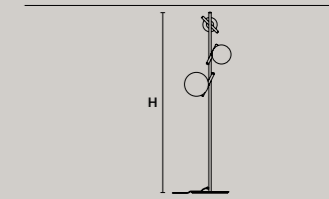

POSY STL	
W	39 cm / 15.40"
D	32 cm / 12.60"
H	152 cm / 59.80"

STANDARD LIGHTING
1xG9x10 W MAX (NOT INCL.)*
2xE14x10 W MAX (NOT INCL.)**

* BULB MAX
Ø 37 mm / 1.50" W 70 mm / 2.80"
** BULB MAX
Ø 37 mm / 1.50" W 110 mm / 4.30"