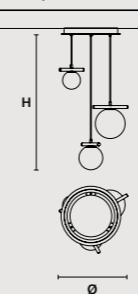

POSY S3		CE	UL
Ø	40 cm / 15.70"		
H MAX	160 cm / 63.00"		
STANDARD LIGHTING			
1×G9×10 W MAX (NOT INCL.)* 2×E12×10 W MAX (NOT INCL.)**			

* BULB MAX
Ø 37 mm / 1.50" W 70 mm / 2.80"
** BULB MAX
Ø 37 mm / 1.50" W 110 mm / 4.30"