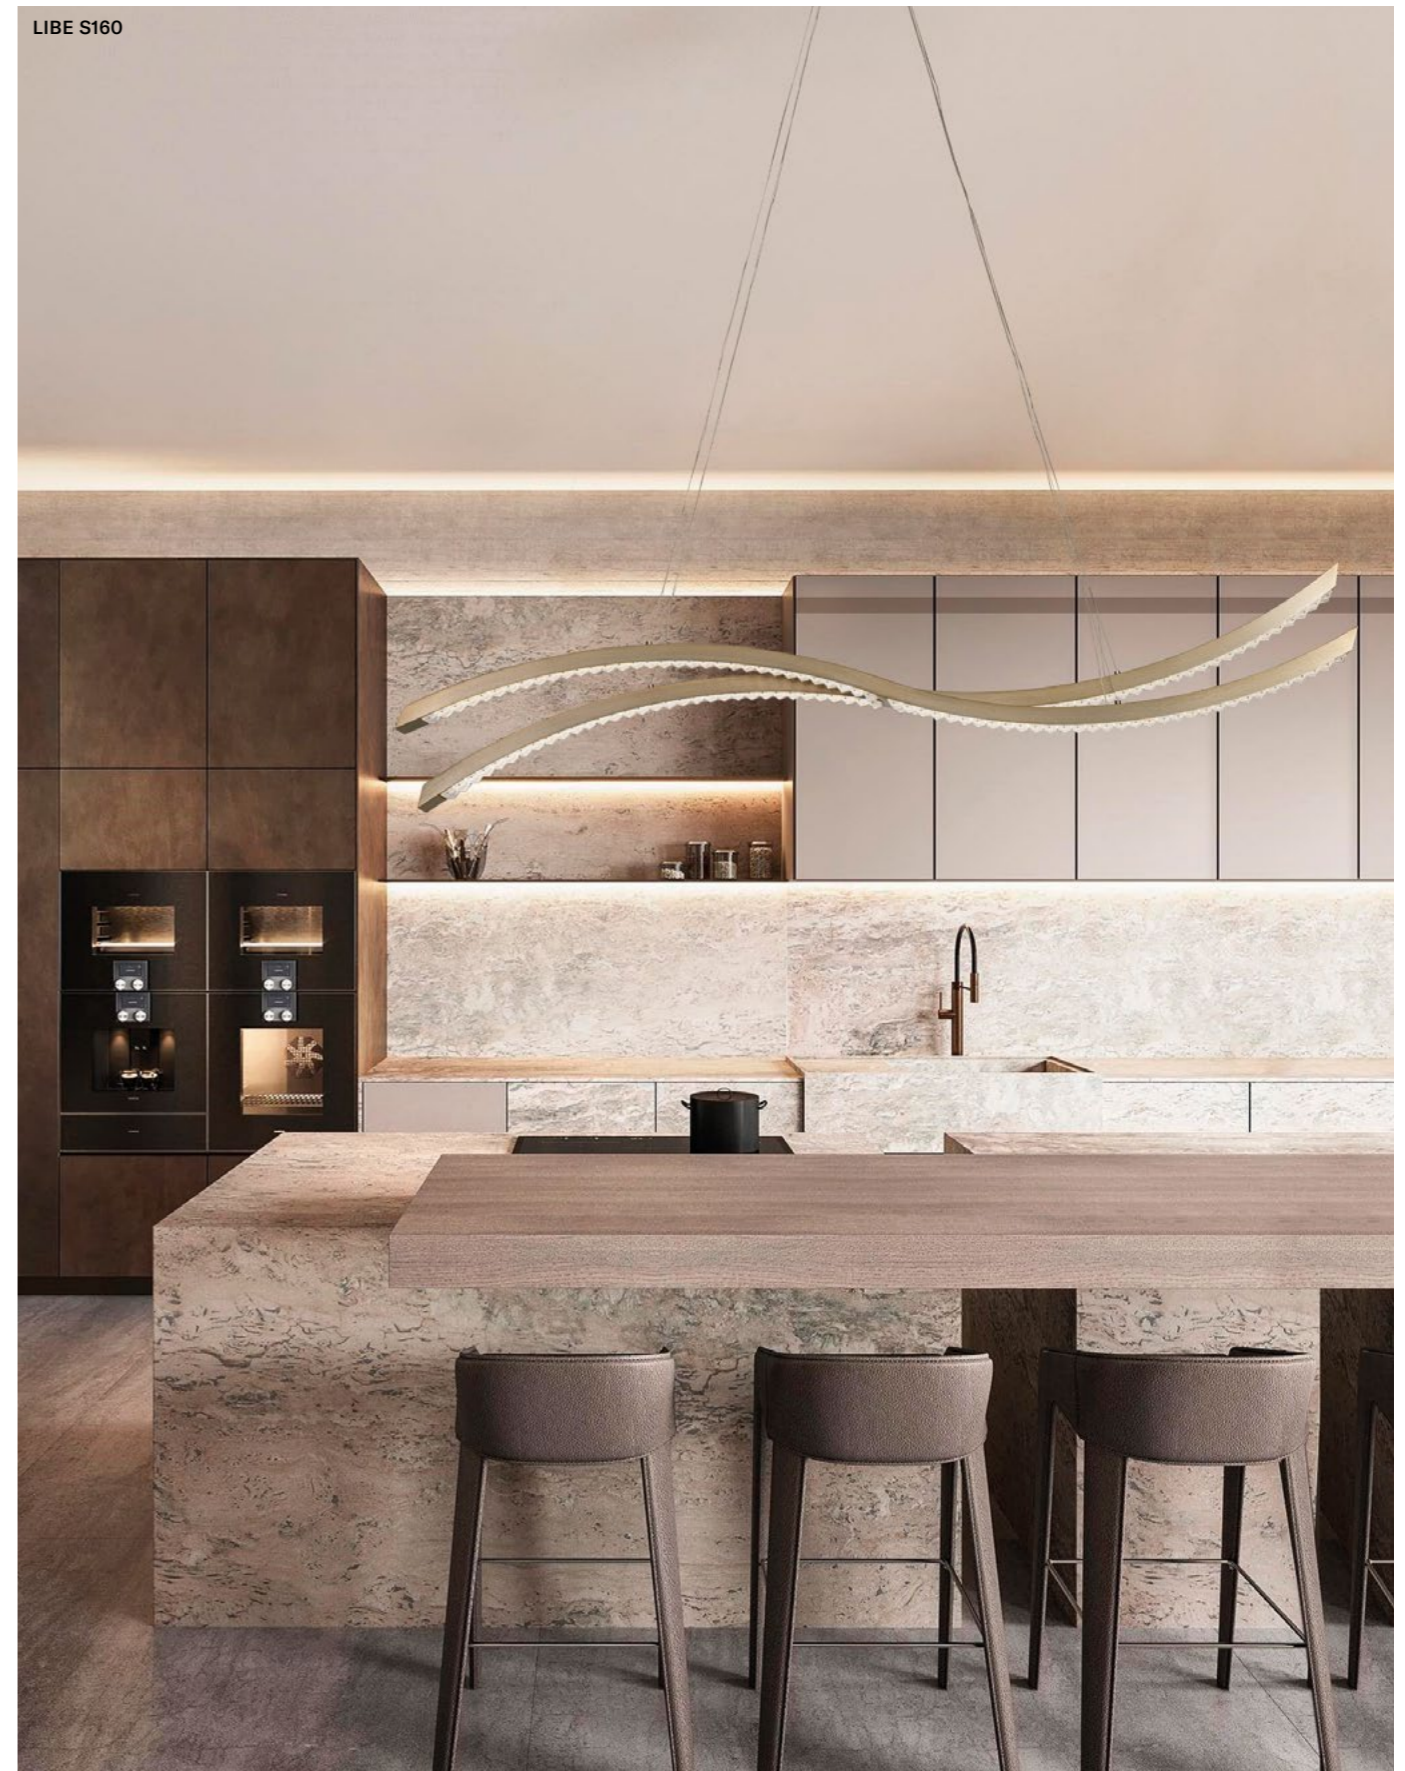

LIBE ROUND S90

DESIGN BY  
GIAMPAOLO RAMPOLLA  
E ANDREA LIGUORI

SUSPENSION  
APPLIQUE

LIBE ELLIPSE S120

LIBE A55