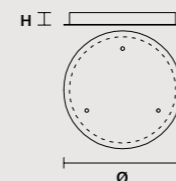

ROUND CANOPY RD 40