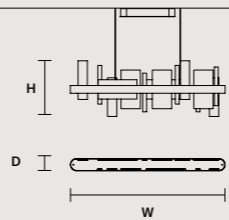

RIBBON S100		CE	UL
W	100 cm / 39.40"		
D	8 cm / 3.10"		
H	33 cm / 13.00"		
STANDARD INTEGRATED LED LIGHTING			
UP	9,36 W CRI>95 3000 K – 998 NOMINAL LM		
DOWN	21,1 W CRI>95 3000 K – 2250 NOMINAL LM		
ON REQUEST			
UP	9,36 W CRI>95 2700 K – 951 NOMINAL LM		
DOWN	21,1 W CRI>95 2700 K – 2145 NOMINAL LM		
DIMMABLE			
	0-10V