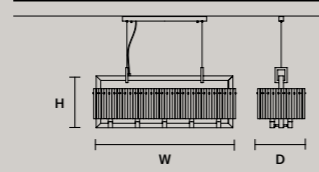

CREK S10

W 95 cm / 37.40"
D 31,5 cm / 12.40"
H 40 cm / 15.70"

STANDARD LIGHTING
10×E14×10 W MAX (NOT INCL.)