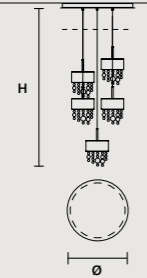

DIMMABLE

0-10V

OLÀ C7 RD 80

∅ 80 cm / 31.50"
H MAX 180 cm / 70.90"

STANDARD LIGHTING
7×E12×40 W MAX (NOT INCL.)

STANDARD INTEGRATED LED LIGHTING

DOWN 52.5 W CRI>90
3000 K – 7560 NOMINAL LM

ON REQUEST

DOWN 52,5 W CRI>90
2700 K – 7182 NOMINAL LM