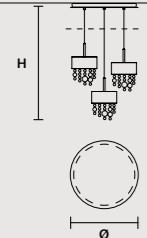

DIMMABLE

0-10V

OLÀ C5 RD 60

∅ 60 cm / 23.60"
H MAX 180 cm / 70.90"

STANDARD LIGHTING
5×E12×40 W MAX (NOT INCL.)

STANDARD INTEGRATED LED LIGHTING

DOWN 37.5 W CRI>90
3000 K – 5400 NOMINAL LM

ON REQUEST

DOWN 37,5 W CRI>90
2700 K – 5130 NOMINAL LM