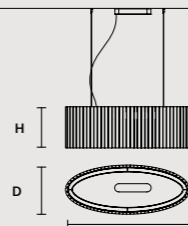

VEGAS S OV120	
W	120 cm / 47.20"
D	48 cm / 18.90"
H	40 cm / 15.70"
INTEGRATED LED LIGHTING	
87,6 W CRI>95 3000 K - 9344 NOMINAL LM	
ON REQUEST	
87,6 CRI>95 2700 K - 8906 NOMINAL LM	
DIMMABLE	
0-10V