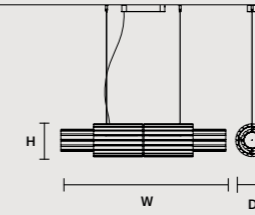

VEGAS BIL 140	
W	135 cm / 53.10"
D	27 cm / 10.60"
H	27 cm / 10.60"
INTEGRATED LED LIGHTING	
56 W CRI>95 3000 K - 5973 NOMINAL LM	
ON REQUEST	
56 W CRI>95 2700 K - 5693 NOMINAL LM	
DIMMABLE	
0-10V