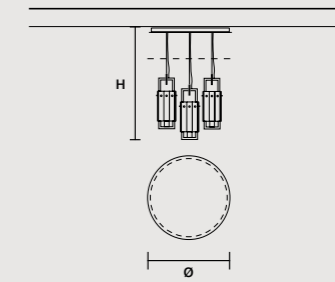

CREK C3 RD 60

ø	60 cm / 23.60"
H MAX	195 cm / 76.80"

STANDARD LIGHTING
3×E12×40 W MAX (NOT INCL.)