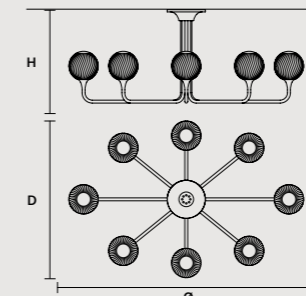

STANDARD LIGHTING

8×E12×40 W MAX (NOT INCL.)
* BULB MAX
∅ 37 mm/1.50" W max 150 mm/5.90"