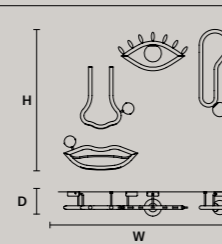

VISIO A DX	
W	117 cm / 46.10"
D	17 cm / 6.70"
H	99 cm / 39.00"
STANDARD INTEGRATED LED LIGHTING	
	21,6 W CRI>90 3000 K – 2383 NOMINAL LM
ON REQUEST	
	21,6 W CRI>90 2700 K – 2263 NOMINAL LM
DIMMABLE	
	NO