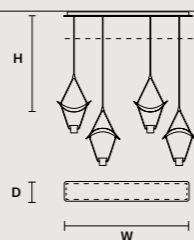

VOLLEE C4P LN 125		CE	UL
W	125 cm / 49.20"		
D	20 cm / 7.90"		
H MAX	200 cm / 78.70"		
STANDARD INTEGRATED LED LIGHTING			
	25,6 W CRI>90		
	3000 K – 3200 NOMINAL LM		
ON REQUEST			
	25,6 W CRI>90		
	2700 K – 3040 NOMINAL LM		
DIMMABLE			
	0- 10V