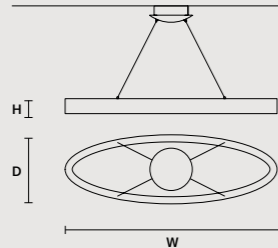

LIBE ROUND S60		CE	UL
∅	60 cm / 23.60"		
H	8,5 cm / 3.30"		
STANDARD INTEGRATED LED LIGHTING			
59 W CRI>90 3000 K – 5546 NOMINAL LM			
ON REQUEST			
59 W CRI>90 2700 K – 5264 NOMINAL LM			
DIMMABLE			
0-10V			

LIBE ELLIPSE S120		CE	UL
W	120 cm / 47.20"		
D	40 cm / 15.70"		
H	8,5 cm / 3.30"		
STANDARD INTEGRATED LED LIGHTING			
86,5 W CRI>90 3000 K – 8131 NOMINAL LM			
ON REQUEST			
86,5 W CRI>90 2700 K – 7720 NOMINAL LM			
DIMMABLE			
0-10V