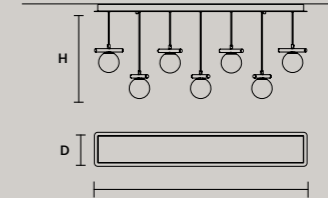

POSY C7 LN 125	
W	125 cm / 49.20"
D	20 cm / 7.90"
H MAX	160 cm / 63.00"

STANDARD LIGHTING
7xG9x10 W MAX (NOT INCL.)*

* BULB MAX
Ø 37 mm / 1.50" W 70 mm / 2.80"