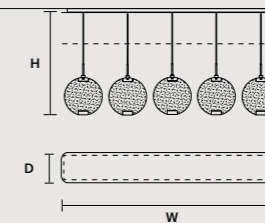

HORO C5 LN 175		CE	ETL
W	175 cm / 68.90"		
D	20 cm / 7.90"		
H MAX	155 cm / 61.00"		
INTEGRATED LED LIGHTING			
72 W CRI>95			
3000 K – 7680 NOMINAL LM			
ON REQUEST			
72 W CRI>95			
2700 K – 7320 NOMINAL LM			
DIMMABLE			
0-10V