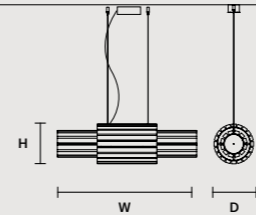

VEGAS BIL 90	
W	94 cm / 37.00"
D	27 cm / 10.60"
H	27 cm / 10.60"
INTEGRATED LED LIGHTING	
41 W CRI>95 3000 K - 4373 NOMINAL LM	
ON REQUEST	
41 W CRI>95 2700 K - 4168 NOMINAL LM	
DIMMABLE	
0-10V