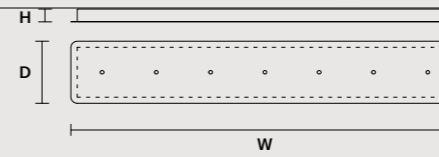

LINEAR CANOPY LN 125

SIZE		FINISHINGS	PRODUCT NAME
W	125 cm / 49.20"	● V91	POSY C7 LN 125
D	20 cm / 7.90"		
H	4 cm / 1.60"