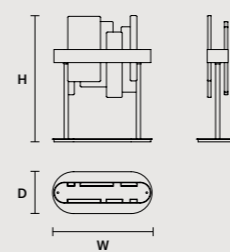

HONICÉ TL		CE
W	38 cm / 15.00"	
D	16 cm / 6.30"	
H	48 cm / 18.90"	
STANDARD INTEGRATED LED LIGHTING		
UP	6 W CRI>95 3000 K – 640 NOMINAL LM	
DOWN	6 W CRI>95 3000 K – 640 NOMINAL LM	
ON REQUEST		
UP	6 W CRI>95 2700 K – 610 NOMINAL LM	
DOWN	6 W CRI>95 2700 K – 610 NOMINAL LM	
DIMMABLE		
	OWN BUTTON