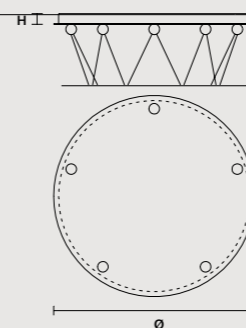

ROUND CANOPY RD 80