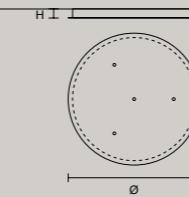

ROUND CANOPY RD 60

SIZE		FINISHINGS	PRODUCT NAME
Ø	60 cm / 23.60"	● V98	VOLLEE C4P RD 60
H	4 cm / 1.60"