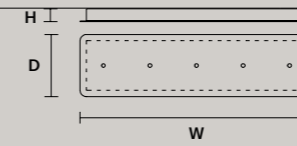

MULTIPLE CANOPIES

LINEAR CANOPY LN 75

SIZE		FINISHINGS	PRODUCT NAME
W	75 cm / 29.50"	V86	IGLÚ C5 LN 75
D	20 cm / 7.90"		
H	4 cm / 1.60"