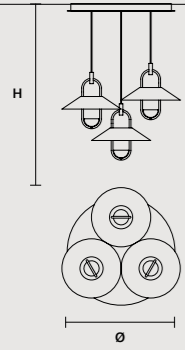

LUPPITER C3 RD 60

∅ 60 cm / 23.60"
H MAX 185 cm / 72.80"

STANDARD INTEGRATED LED LIGHTING

40,8 W CRI>90
3000 K – 5337 NOMINAL LM

ON REQUEST

40,8 W CRI>90
2700 K – 5088 NOMINAL LM

DIMMABLE

1-10V