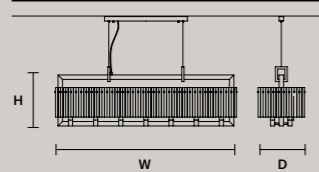

Crek

Telaio in metallo con listelli di vetro «Crek» (ispirato al cristallo di rocca).

Metal frame with «Crek» glass panels (inspired by rock crystal).

Metallrahmen mit «Crek» Glasplatten (inspiriert von dem Bergkristall).

Marco de metal con listones de vidrio «Crek» (inspirado al cristal de roca).

Structure en métal avec tiges de verre «Crek» (inspiré du cristal de roche).

Металлический каркас со стеклом «Crek» (имитация горного хрусталя).

这种灯具具有金属的结构, 而且它有«CREK» 玻璃条 (类似白水晶)。

إطار معدني بألواح زجاجية «كريك» مستوحاة من الكريستال الصخري).

CREK S14

W 123 cm / 48.40"
D 31,5 cm / 12.40"
H 40 cm / 15.70"

STANDARD LIGHTING
14×E14×10 W MAX (NOT INCL.)