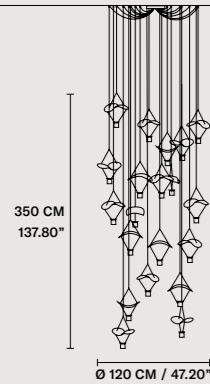

SUGGESTED CONFIGURATION FOR C5 P X4