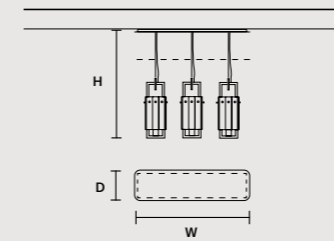

CREK C3 LN 75

W	75 cm / 29.50"
D	20 cm / 7.90"
H MAX	195 cm / 76.80"

STANDARD LIGHTING
3×E12×40 W MAX (NOT INCL.)