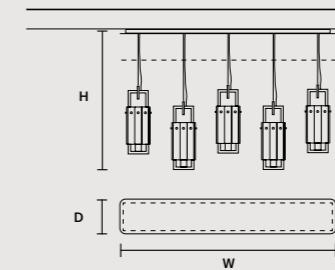

CREK C5 LN 125

W	125 cm / 49.20"
D	20 cm / 7.90"
H MAX	195 cm / 76.80"

STANDARD LIGHTING
5×E12×40 W MAX (NOT INCL.)