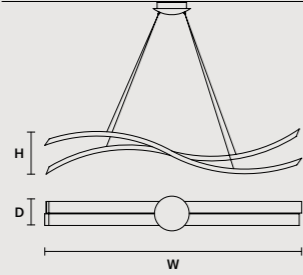

Libe

Metal frame with diffuser in opaque crystal lozenges. LED lighting.

LIBE S160		CE	UL
W	160 cm / 63.00"		
D	16 cm / 6.30"		
H	30 cm / 11.80"		
STANDARD INTEGRATED LED LIGHTING			
104 W CRI>90 3000 K – 9770 NOMINAL LM			
ON REQUEST			
104 W CRI>90 2700 K – 9280 NOMINAL LM			
DIMMABLE			
1-10V