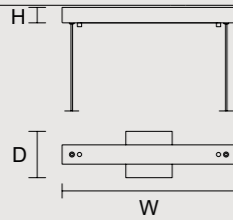

SINGLE CANOPY

SIZE	FINISHINGS	PRODUCT NAME
W 45 cm / 17.70"	● V87	VISIO S M1
D 12 cm / 4.70"		
H 4 cm / 1.60"