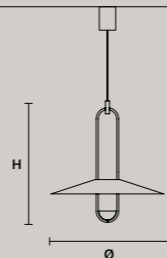

LUPPITER S1 G 55		CE	RoHS
ø	55 cm / 21.70"		
H	59 cm / 23.20"		
STANDARD INTEGRATED LED LIGHTING			
UP	1,1 W CRI>90 3000 K – 140 NOMINAL LM		
DOWN	12,5 W CRI>90 3000 K – 1639 NOMINAL LM		
ON REQUEST			
UP	1,1 W CRI>90 2700 K – 130 NOMINAL LM		
DOWN	12,5 W CRI>90 2700 K – 1566 NOMINAL LM		
DIMMABLE			
1-10V + PUSH