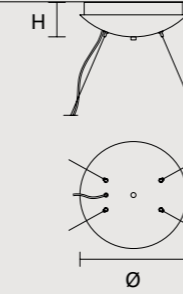

SINGLE CANOPY

SIZE	FINISHINGS	PRODUCT NAME
∅ 27,5 cm / 10.80"	G14	LIBE S100
H 9 cm / 3.50"		LIBE S160
		LIBE ELLIPSE S90
		LIBE ELLIPSE S120

DISCOVER MORE