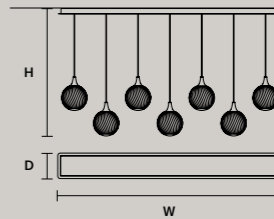

TEE C7 LN 175

W 175 cm / 68.90"
D 20 cm / 7.90"
H MAX 175 cm / 68.90"

STANDARD LIGHTING
7×E14×15 W MAX (NOT INCL.)*

* BULB MAX
Ø 37 mm/1.50" W max 150 mm/5.90"