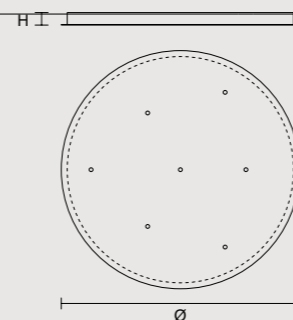

ROUND CANOPY RD 60

SIZE	FINISHINGS	PRODUCT NAME
Ø 60 cm / 23.60"	V98	VEGAS C5 RD 60
H 4 cm / 1.60"		

ROUND CANOPY RD 80

SIZE	FINISHINGS	PRODUCT NAME
Ø 80 cm / 31.50"	V98	VEGAS C7 RD 80
H 4 cm / 1.60"		