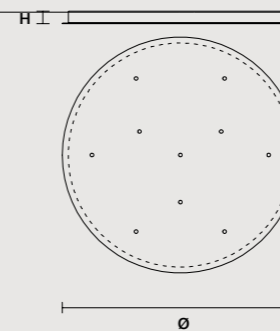

ROUND CANOPY RD 80