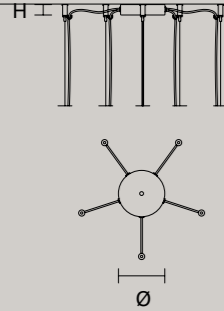

SINGLE CANOPIES

SINGLE CANOPY

SIZE		FINISHINGS	PRODUCT NAME
W	8,5 cm / 3.30"	G18	CREK S1
D	8,5 cm / 3.30"		
H	2 cm / 0.80"		

SINGLE CANOPY

SIZE		FINISHINGS	PRODUCT NAME
Ø	12 cm / 4.70"	G18	CREK S5
H	2,7 cm / 1.10"