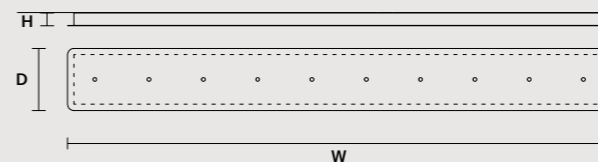

LINEAR CANOPY LN 175

SIZE	FINISHINGS	PRODUCT NAME
W 175 cm / 68.90"	V86	IGLÙ C10 LN 175
D 20 cm / 7.90"		
H 4 cm / 1.60"		

ROUND CANOPY RD 40

SIZE	FINISHINGS	PRODUCT NAME
Ø 40 cm / 15.70"	V86	IGLÙ C5 RD 40
H 4 cm / 1.60"