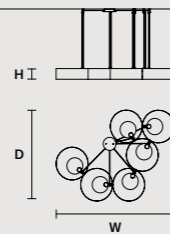

SOUND OR6	
W	120 cm / 47.20"
D	80 cm / 31.50"
H	11 cm / 4.30"
WITH ROD B**	
STANDARD LIGHTING CE	
6xG9x40 W MAX (NOT INCL.)	
STANDARD INTEGRATED LED LIGHTING CE ENEC	
UP	26.5 W CRI>90 3000 K – 3900 NOMINAL LM
DOWN	26.5 W CRI>90 3000 K – 3900 NOMINAL LM
ON REQUEST	
UP	26,5 W CRI>90 2700 K – 3315 NOMINAL LM
DOWN	26,5 W CRI>90 2700 K – 3315 NOMINAL LM
DIMMABLE	
0-10V