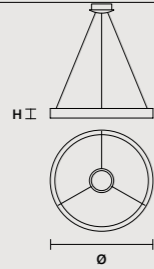

LIBE ROUND S115		CE	UL
∅	115 cm / 45.30"		
H	8,5 cm / 3.30"		
STANDARD INTEGRATED LED LIGHTING			
116 W CRI>90 3000 K – 10904 NOMINAL LM			
ON REQUEST			
116 W CRI>90 2700 K – 10350 NOMINAL LM			
DIMMABLE			
1-10V