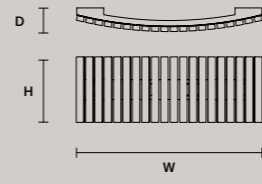

VEGAS A G

W	79 cm / 31.10"
D	10 cm / 3.90"
H	28 cm / 11.00"
STANDARD INTEGRATED LED LIGHTING	
14 W CRI>95 3000 K – 1492 NOMINAL LM	
ON REQUEST	
14 W CRI>95 2700 K – 1424 NOMINAL LM	
DIMMABLE	
NO