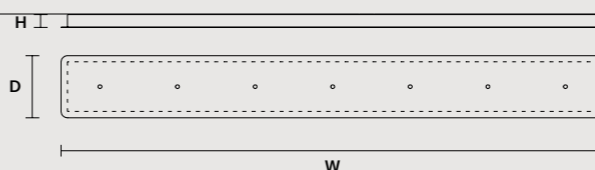

LINEAR CANOPY LN 175

SIZE	FINISHINGS	PRODUCT NAME
W 175 cm / 68.90"	V98	VEGAS C7 LN 175
D 20 cm / 7.90"		
H 4 cm / 1.60"		

ROUND CANOPY RD 40

SIZE	FINISHINGS	PRODUCT NAME
Ø 40 cm / 15.70"	V98	VEGAS C3 RD 40
H 4 cm / 1.60"