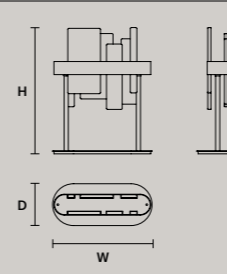

RIBBON TL	
W	38 cm / 15.00"
D	16 cm / 6.30"
H	48 cm / 18.90"
STANDARD INTEGRATED LED LIGHTING	
UP	6 W CRI>95 3000 K – 640 NOMINAL LM
DOWN	6 W CRI>95 3000 K – 640 NOMINAL LM
ON REQUEST	
UP	6 W CRI>95 2700 K – 610 NOMINAL LM
DOWN	6 W CRI>95 2700 K – 610 NOMINAL LM
DIMMABLE	
OWN BUTTON