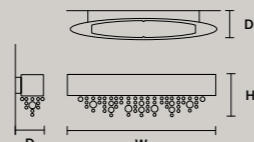

OLÀ A2 OV 70

W 70 cm / 27.60"
D 20 cm / 7.90"
H 20 cm / 7.90"

STANDARD LIGHTING
2×E27×20 W MAX (NOT INCL.)

STANDARD INTEGRATED LED LIGHTING
UP 11,7 W CRI>95
3000 K – 1152 NOMINAL LM
DOWN 19,5 W CRI>95
3000 K – 1920 NOMINAL LM

ON REQUEST
UP 11,7 W CRI>95
2700 K – 1098 NOMINAL LM
DOWN 19,5 W CRI>95
2700 K – 1830 NOMINAL LM

DIMMABLE
NO