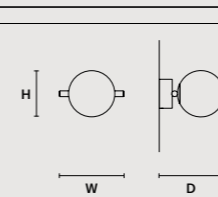

POSY A1 P		CE	UL
W	22 cm / 8.70"		
D	22 cm / 8.70"		
H	16 cm / 6.30"		
STANDARD LIGHTING			
1×E12×10 W MAX (NOT INCL.)*			

* BULB MAX
Ø 37 mm / 1.50" W 110 mm / 4.30"