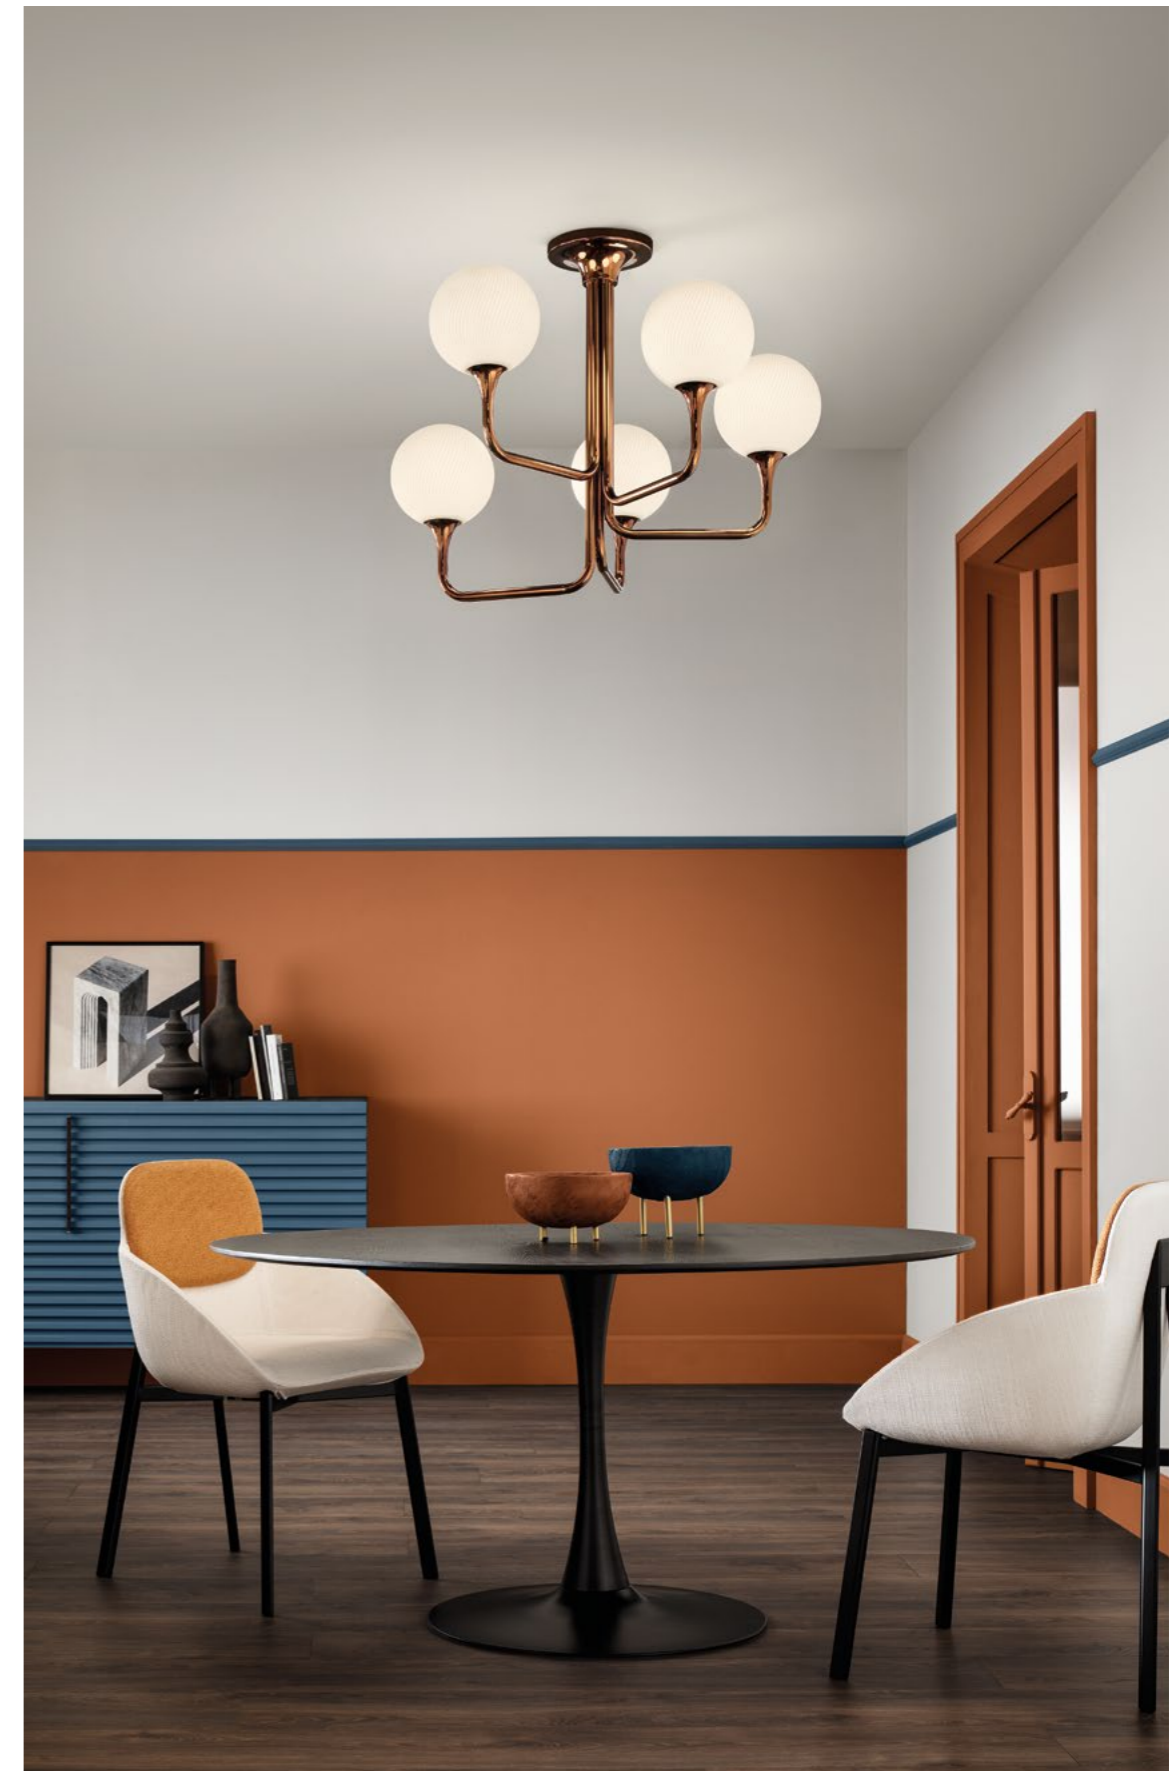

Tee

IT Tee è un esercizio progettuale di ricerca tra rigore geometrico ed eleganza, contrassegnato esteticamente dalla linea curva. Sfere luminose animate da linee che richiamano la natura ondulatoria della luce e raccordate su steli curvati a foglia organica, ricordano la delicatezza del fiore di calla.

EN Tee is an exploratory design exercise which balances rigour and elegance, aesthetically distinguished by its curved form. Light spheres are brought to life by contours that reflect the undulating nature of light, connected on organically shaped stems, reminiscent of the gracefulness of the calla lily flower.

DESIGN BY
VALERIO COMETTI
+V12DESIGN

SUSPENSION
CEILING
APPLIQUE
TABLE LAMP
FLOOR LAMP

TEE PL5