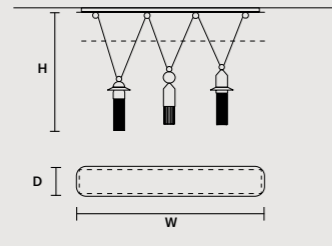

NAPPE C3 LN 125

W	125 cm / 49.20"
D	20 cm / 7.90"
H MAX	155 cm / 61.00"
INTEGRATED LED LIGHTING	
3 × 16,2 W CRI>90 3000 K - 2064 NOMINAL LM	
ON REQUEST	
3 × 16,2 W CRI>90 2700 K - 1960 NOMINAL LM	
DIMMABLE	
0-10V