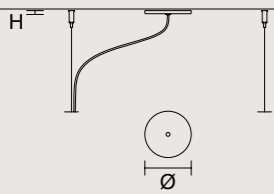

SINGLE CANOPY

SIZE		FINISHINGS	PRODUCT NAME
Ø	12 cm / 4.70"	G18	CREK S10
H	0,8 cm / 0.30"		CREK S14