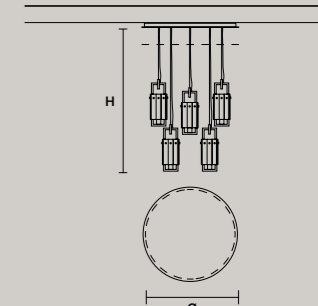

CREK C5 RD 80

ø 80 cm / 31.50"
H MAX 195 cm / 76.80"

STANDARD LIGHTING
5×E14×10 W MAX (NOT INCL.)