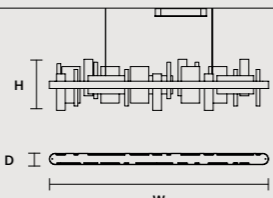

HONICÉ S150		CE	UL
W	150 cm / 59.10"		
D	8 cm / 3.10"		
H	33 cm / 13.00"		
STANDARD INTEGRATED LED LIGHTING			
UP	17 W CRI>95 3000 K – 1813 NOMINAL LM		
DOWN	33,5 W CRI>95 3000 K – 3573 NOMINAL LM		
ON REQUEST			
UP	17 W CRI>95 2700 K – 1728 NOMINAL LM		
DOWN	33,5 W CRI>95 2700 K – 3405 NOMINAL LM		
DIMMABLE			
	0-10V