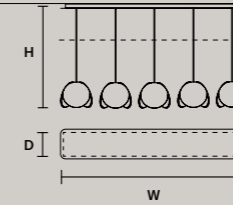

TIMEO C5 LN 125		CE
w	125 cm / 49.20"	
D	20 cm / 7.90"	
H MAX	140 cm / 55.10"	
STANDARD INTEGRATED LED LIGHTING		
	20 W CRI>90 3000 K - 2300 NOMINAL LM	
ON REQUEST		
	20 W CRI>90 2700 K - 2185 NOMINAL LM	
DIMMABLE		
	1-10V + DALI + PUSH