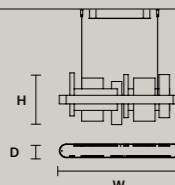

Onice
Onyx

HONICÉ S70	
W	70 cm / 27.60"
D	8 cm / 3.10"
H	33 cm / 13.00"
STANDARD INTEGRATED LED LIGHTING	
UP	7 W CRI>95 3000 K – 746 NOMINAL LM
DOWN	15 W CRI>95 3000 K – 1600 NOMINAL LM
ON REQUEST	
UP	7 W CRI>95 2700 K – 711 NOMINAL LM
DOWN	15 W CRI>95 2700 K – 1525 NOMINAL LM
DIMMABLE	
0-10V