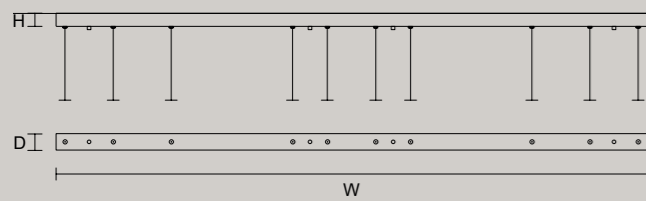

SINGLE CANOPY

SIZE	FINISHINGS	PRODUCT NAME
W 180 cm / 70.90"	● V87	VISIO S FULL
D 5 cm / 2.00"		
H 4 cm / 1.60"		

MULTIPLE CANOPIES

ROUND CANOPY RD 40

SIZE	FINISHINGS	PRODUCT NAME
Ø 40 cm / 15.70"	● V91	VISIO C3 M2 RD 40
H 4 cm / 1.60"		

ROUND CANOPY RD 60

SIZE	FINISHINGS	PRODUCT NAME
Ø 60 cm / 23.60"	● V91	VISIO C3 M1 RD 60
H 4 cm / 1.60"