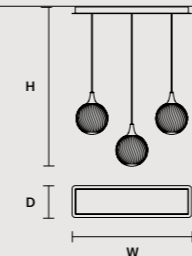

TEE C3 LN 75

w	75 cm / 29.50"
D	20 cm / 7.90"
H MAX	175 cm / 68.90"

STANDARD LIGHTING

3×E12×40 W MAX (NOT INCL.)*
* BULB MAX
Ø 37 mm/1.50" W max 150 mm/5.90"