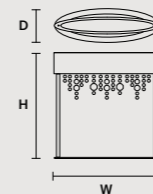

OLÀ TL2

W 50 cm / 19.70"
D 16 cm / 6.30"
H 50 cm / 19.70"

STANDARD LIGHTING
2×E26×60 W MAX (NOT INCL.)

STANDARD INTEGRATED LED LIGHTING
UP 5,2 W CRI>95
3000 K – 512 NOMINAL LM
DOWN 7,8 W CRI>95
3000 K – 768 NOMINAL LM

ON REQUEST
UP 5,2 W CRI>95
2700 K – 488 NOMINAL LM
DOWN 7,8 W CRI>95
2700 K – 732 NOMINAL LM

DIMMABLE
OWN BUTTON