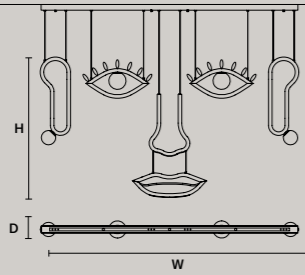

VISIO S FULL	
W	182 cm / 71.70"
D	12 cm / 4.70"
H	99 cm / 39.00"
STANDARD INTEGRATED LED LIGHTING	
	32,6 W CRI>90 3000 K – 3673 NOMINAL LM
ON REQUEST	
	32,6 W CRI>90 2700 K – 3489 NOMINAL LM
DIMMABLE	
	1-10V + PUSH