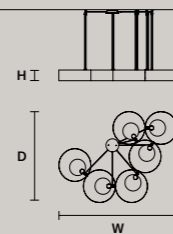

SOUND OR6	
W	120 cm / 47.20"
D	80 cm / 31.50"
H	11 cm / 4.30"
STANDARD LIGHTING	
6xG9x10 W MAX (NOT INCL.)*	
STANDARD INTEGRATED LED LIGHTING	
UP	26,5 W CRI>90 3000 K – 3900 NOMINAL LM
DOWN	26,5 W CRI>90 3000 K – 3900 NOMINAL LM
ON REQUEST	
UP	26,5 W CRI>90 2700 K – 3315 NOMINAL LM
DOWN	26,5 W CRI>90 2700 K – 3315 NOMINAL LM
DIMMABLE	
1-10V + DALI + PUSH