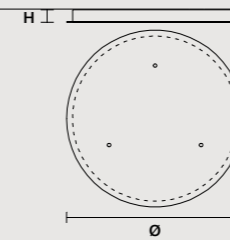

ROUND CANOPY RD 60

SIZE		FINISHINGS	PRODUCT NAME
Ø	60 cm / 23.60"	V98	CREK C3 RD 60
H	4 cm / 1.60"