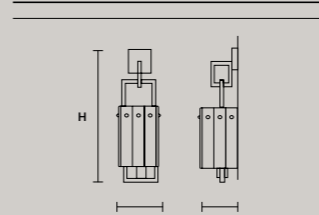

CREK A1

W 15,5 cm / 6.10"
D 13 cm / 5.10"
H 45 cm / 17.70"

STANDARD LIGHTING
1×E14×10 W MAX (NOT INCL.)