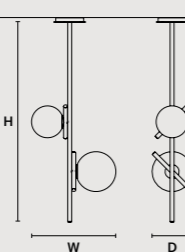

POSY VERT 2		CE	UL
W	42 cm / 16.50"		
D	20 cm / 7.90"		
H	102 cm / 40.20"		
STANDARD LIGHTING			
2×E12×10 W MAX (NOT INCL.)*			

* BULB MAX
Ø 37 mm / 1.50" W 70 mm / 2.80"