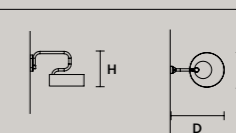

SOUND PL1	
ø	30 cm / 11.80"
H	13 cm / 5.10"
STANDARD LIGHTING	
1xG9x10 W MAX (NOT INCL.)*	
STANDARD INTEGRATED LED LIGHTING	
DOWN	5,5 W CRI>90 3000 K – 873 NOMINAL LM
ON REQUEST	
DOWN	5,5 W CRI>90 2700 K – 742 NOMINAL LM
DIMMABLE	
1-10V + PUSH	

SOUND A1	
W	30 cm / 11.80"
D	45 cm / 17.70"
H	30 cm / 11.80"
STANDARD LIGHTING	
1xG9x10 W MAX (NOT INCL.)*	
STANDARD INTEGRATED LED LIGHTING	
UP	4,4 W CRI>90 3000 K – 650 NOMINAL LM
DOWN	4,4 W CRI>90 3000 K – 650 NOMINAL LM
ON REQUEST	
UP	4,4 W CRI>90 2700 K – 552 NOMINAL LM
DOWN	4,4 W CRI>90 2700 K – 552 NOMINAL LM
DIMMABLE	
NO