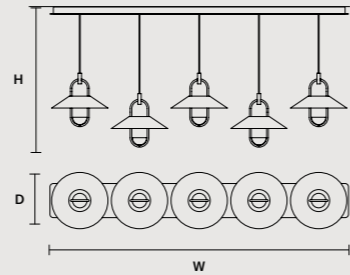

DIMMABLE

0-10V