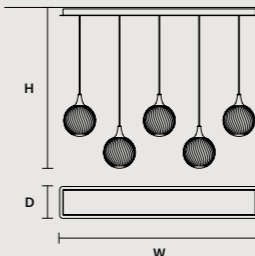

TEE C5 LN 125

w	125 cm / 49.20"
D	20 cm / 7.90"
H MAX	175 cm / 68.90"

STANDARD LIGHTING

5×E12×40 W MAX (NOT INCL.)*
* BULB MAX
Ø 37 mm/1.50" W max 150 mm/5.90"