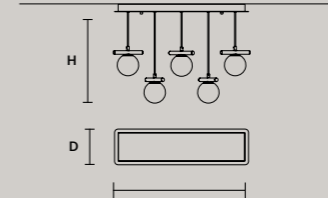

POSY C5 LN 75	
W	75 cm / 29.50"
D	20 cm / 7.90"
H MAX	160 cm / 63.00"

STANDARD LIGHTING
5xG9x10 W MAX (NOT INCL.)*

* BULB MAX
Ø 37 mm / 1.50" W 70 mm / 2.80"