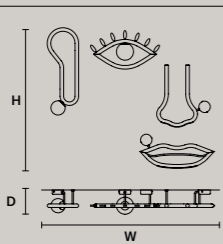

VISIO A SX	
W	117 cm / 46.10"
D	17 cm / 6.70"
H	99 cm / 39.00"
STANDARD INTEGRATED LED LIGHTING	
	21,6 W CRI>90 3000 K – 2383 NOMINAL LM
ON REQUEST	
	21,6 W CRI>90 2700 K – 2263 NOMINAL LM
DIMMABLE	
	NO