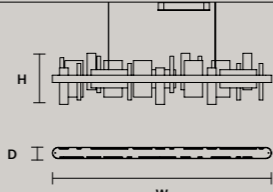

RIBBON S150	
W	150 cm / 59.10"
D	8 cm / 3.10"
H	33 cm / 13.00"
STANDARD INTEGRATED LED LIGHTING	
UP	17 W CRI>95 3000 K – 1813 NOMINAL LM
DOWN	33,5 W CRI>95 3000 K – 3573 NOMINAL LM
ON REQUEST	
UP	17 W CRI>95 2700 K – 1728 NOMINAL LM
DOWN	33,5 W CRI>95 2700 K – 3405 NOMINAL LM
DIMMABLE	
0-10V