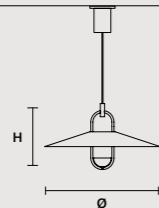

LUPPITER S1 P 55		CE	UL
Ø	55 cm / 21.70"		
H	31 cm / 12.20"		
STANDARD INTEGRATED LED LIGHTING			
UP	1,1 W CRI>90 3000 K – 140 NOMINAL LM		
DOWN	10,5 W CRI>90 3000 K – 1400 NOMINAL LM		
ON REQUEST			
UP	1,1 W CRI>90 2700 K – 130 NOMINAL LM		
DOWN	10,5 W CRI>90 2700 K – 1330 NOMINAL LM		
DIMMABLE			
TRIAC