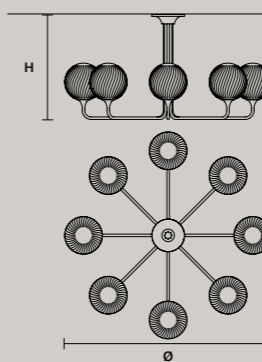

STANDARD LIGHTING

8×E27×20 W MAX (NOT INCL.)
* BULB MAX
∅ 62 mm/2.40" W max 185 mm/7.30"