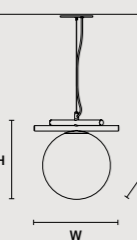

POSY S1 25		CE	UL
W	31 cm / 12.20"		
D	25 cm / 9.80"		
H	29 cm / 11.40"		
STANDARD LIGHTING			
1×E26×20 W MAX (NOT INCL.)*			

* BULB MAX
Ø 62 mm / 2.40" W 185 mm / 7.30"