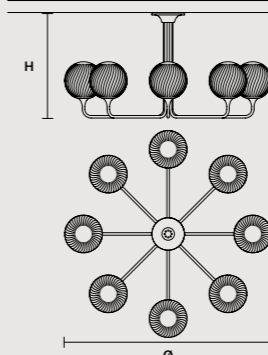

STANDARD LIGHTING

8×E26×60 W MAX (NOT INCL.)
* BULB MAX
∅ 62 mm/2.40" W max 185 mm/7.30"