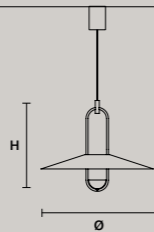

LUPPITER S1 M 55		CE	RoHS
ø	55 cm / 21.70"		
H	44 cm / 17.30"		
STANDARD INTEGRATED LED LIGHTING			
UP	1,1 W CRI>90 3000 K – 140 NOMINAL LM		
DOWN	12,5 W CRI>90 3000 K – 1639 NOMINAL LM		
ON REQUEST			
UP	1,1 W CRI>90 2700 K – 130 NOMINAL LM		
DOWN	12,5 W CRI>90 2700 K – 1566 NOMINAL LM		
DIMMABLE			
1-10V + PUSH