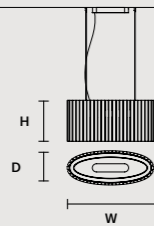

VEGAS S OV85	
W	85 cm / 33.50"
D	34 cm / 13.40"
H	40 cm / 15.70"
INTEGRATED LED LIGHTING	
58,8 W CRI>95 3000 K - 7570 NOMINAL LM	
ON REQUEST	
58,8 W CRI>95 2700 K - 7191 NOMINAL LM	
DIMMABLE	
0-10V