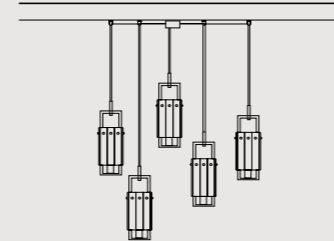

CREK S5

STANDARD LIGHTING
5×E12×40 W MAX (NOT INCL.)