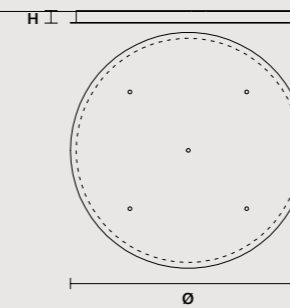

ROUND CANOPY RD 80

SIZE		FINISHINGS	PRODUCT NAME
Ø	80 cm / 31.50"	● V91	LUPPITERC5 RD 80
H	4 cm / 1.60"