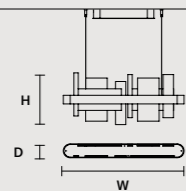

RIBBON S70		CE	UL
W	70 cm / 27.60"		
D	8 cm / 3.10"		
H	33 cm / 13.00"		
STANDARD INTEGRATED LED LIGHTING			
UP	7 W CRI>95 3000 K – 746 NOMINAL LM		
DOWN	15 W CRI>95 3000 K – 1600 NOMINAL LM		
ON REQUEST			
UP	7 W CRI>95 2700 K – 711 NOMINAL LM		
DOWN	15 W CRI>95 2700 K – 1525 NOMINAL LM		
DIMMABLE			
	0-10V