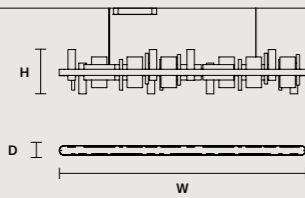

Honicé

Metal frame with natural onyx diffuser. LED lighting.

*NOT AVAILABLE FOR HONICÉ S80 AND HONICÉ S50

HONICÉ S200		CE	UL
W	200 cm / 78.70"		
D	8 cm / 3.10"		
H	33 cm / 13.00"		
STANDARD INTEGRATED LED LIGHTING			
UP	21,1 W CRI>95 3000 K – 2250 NOMINAL LM		
DOWN	44,46 W CRI>95 3000 K – 4742 NOMINAL LM		
ON REQUEST			
UP	21,1 W CRI>95 2700 K – 2145 NOMINAL LM		
DOWN	44,46 W CRI>95 2700 K – 4520 NOMINAL LM		
DIMMABLE			
	0-10V