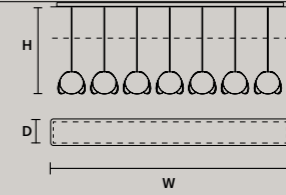

TIMEO C7 LN 175		CE
w	175 cm / 68.90"	
D	20 cm / 7.90"	
H MAX	140 cm / 55.10"	
STANDARD INTEGRATED LED LIGHTING		
	28 W CRI>90 3000 K - 3150 NOMINAL LM	
ON REQUEST		
	28 W CRI>90 2700 K - 2992 NOMINAL LM	
DIMMABLE		
	1-10V + DALI + PUSH