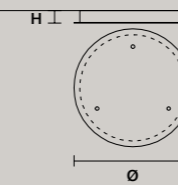

ROUND CANOPY RD 40

SIZE		FINISHINGS	PRODUCT NAME
Ø	40 cm / 15.70"	● V91	CORDEA C3 RD 40
H	4 cm / 1.60"