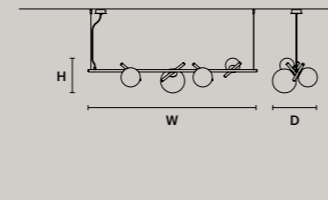

POSY BIL4	
W	140 cm / 55.10"
D	38 cm / 15.00"
H	29 cm / 11.40"

STANDARD LIGHTING
1xG9x10 W MAX (NOT INCL.)*
3xE14x10 W MAX (NOT INCL.)**

* BULB MAX
Ø 37 mm / 1.50" W 70 mm / 2.80"
** BULB MAX
Ø 37 mm / 1.50" W 110 mm / 4.30"