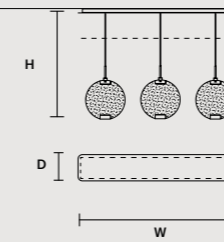

HORO C3 LN 125		CE	ETL
W	125 cm / 49.20"		
D	20 cm / 7.90"		
H MAX	155 cm / 61.00"		
INTEGRATED LED LIGHTING			
43,2 W CRI>95			
3000 K – 4608 NOMINAL LM			
ON REQUEST			
43,2 W CRI>95			
2700 K – 4392 NOMINAL LM			
DIMMABLE			
0-10V