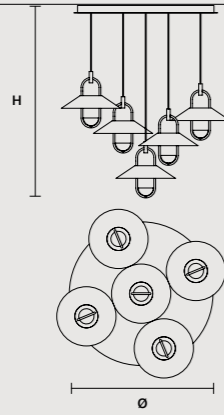

DIMMABLE

0-10V