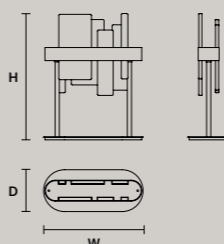

HONICÉ TL	
W	38 cm / 15.00"
D	16 cm / 6.30"
H	48 cm / 18.90"
STANDARD INTEGRATED LED LIGHTING	
UP	6 W CRI>95 3000 K – 640 NOMINAL LM
DOWN	6 W CRI>95 3000 K – 640 NOMINAL LM
ON REQUEST	
UP	6 W CRI>95 2700 K – 610 NOMINAL LM
DOWN	6 W CRI>95 2700 K – 610 NOMINAL LM
DIMMABLE	
OWN BUTTON