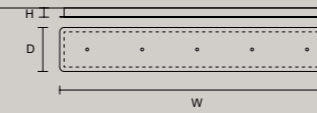

LINEAR CANOPY LN 125

SIZE		FINISHINGS	PRODUCT NAME
W	125 cm / 49.20"	● V91	TEE C5 LN 125
D	20 cm / 7.90"		
H	4 cm / 1.60"