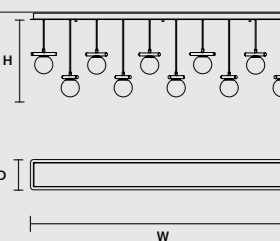

POSY C10 LN 175		CE	UL
W	175 cm / 68.90"		
D	20 cm / 7.90"		
H MAX	160 cm / 63.00"		
STANDARD LIGHTING			
10×G9×10 W MAX (NOT INCL.)*			

* BULB MAX
Ø 37 mm / 1.50" W 70 mm / 2.80"