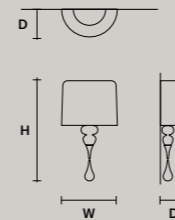

EVA A1 M

w 30 cm / 11.80"
D 15 cm / 5.90"
H 54 cm / 21.30"

STANDARD LIGHTING
1×E27×20 W MAX (NOT INCL.)