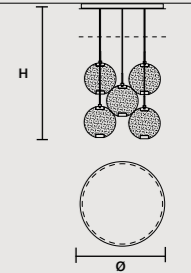

HORO C5 RD 80		CE	ETL
ø	80 cm / 31.50"		
H MAX	155 cm / 61.00"		
INTEGRATED LED LIGHTING			
72 W CRI>95			
3000 K – 7680 NOMINAL LM			
ON REQUEST			
72 W CRI>95			
2700 K – 7320 NOMINAL LM			
DIMMABLE			
0-10V