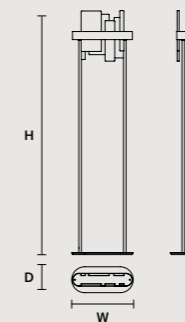

RIBBON STL		CE
W	38 cm / 15.00"	
D	16 cm / 6.30"	
H	160 cm / 63.00"	
STANDARD INTEGRATED LED LIGHTING		
UP	6 W CRI>95 3000 K – 640 NOMINAL LM	
DOWN	6 W CRI>95 3000 K – 640 NOMINAL LM	
ON REQUEST		
UP	6 W CRI>95 2700 K – 610 NOMINAL LM	
DOWN	6 W CRI>95 2700 K – 610 NOMINAL LM	
DIMMABLE		
	OWN BUTTON