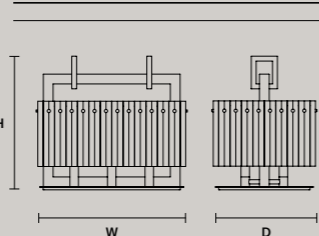

CREK TL 6

W 45 cm / 17.70"
D 31 cm / 12.20"
H 41 cm / 16.10"

STANDARD LIGHTING
6×E14×10 W MAX (NOT INCL.)