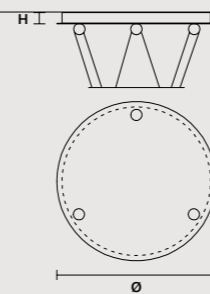

ROUND CANOPY RD 60