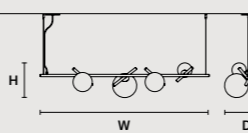

POSY BIL4		CE	UL
W	140 cm / 55.10"		
D	38 cm / 15.00"		
H	29 cm / 11.40"		
STANDARD LIGHTING			
1×G9×10 W MAX (NOT INCL.)* 3×E12×10 W MAX (NOT INCL.)**			

* BULB MAX
Ø 37 mm / 1.50" W 70 mm / 2.80"
** BULB MAX
Ø 37 mm / 1.50" W 110 mm / 4.30"