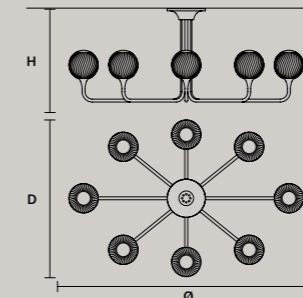

STANDARD LIGHTING

8×E14×15 W MAX (NOT INCL.)
* BULB MAX
∅ 37 mm/1.50" W max 150 mm/5.90"