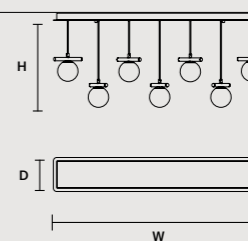

POSY C7 LN 125		CE	UL
W	125 cm / 49.21"		
D	20 cm / 7.90"		
H MAX	160 cm / 63.00"		
STANDARD LIGHTING			
7×G9×10 W MAX (NOT INCL.)*			

* BULB MAX
Ø 37 mm / 1.50" W 70 mm / 2.80"