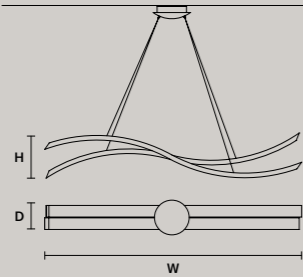

Libe

Telaio in metallo galvanizzato con diffusore in losanghe di cristallo opaco. Illuminazione LED.

Galvanised metal frame with a matt crystal lozenge diffuser. LED lighting.

Gestell aus galvanisch beschichtetem Metall mit Diffusor in matten Kristallrauten. LED-Leuchtmittel.

Marco de metal galvanizado con difusor en pastillas de cristal opaco. Iluminación LED.

Structure en métal galvanisé avec diffuseur en losanges en cristal mat. Éclairage à LED.

Каркас из оцинкованного металла с рассеивателем из пластин матового хрусталя. Светодиодный светильник.

电镀金属灯架，带不透明水晶菱形散光罩。LED 灯。

إطار معدني مجلفن مع ناشر من المعينات الكريستالية غير شفافة. الإنارة ليد.

DISCOVER MORE

LIBE S160	
W	160 cm / 63.00"
D	16 cm / 6.30"
H	30 cm / 11.80"
STANDARD INTEGRATED LED LIGHTING	
104 W CRI>90 3000 K – 9770 NOMINAL LM	
ON REQUEST	
104 W CRI>90 2700 K – 9280 NOMINAL LM	
DIMMABLE	
1-10V	

LIBE S100	
W	100 cm / 39.40"
D	16 cm / 6.30"
H	20 cm / 7.90"
STANDARD INTEGRATED LED LIGHTING	
63 W CRI>90 3000 K – 5922 NOMINAL LM	
ON REQUEST	
63 W CRI>90 2700 K – 5620 NOMINAL LM	
DIMMABLE	
0-10V