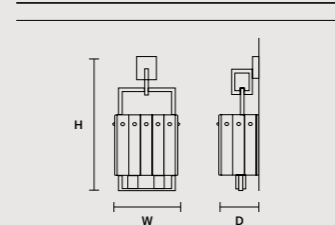

CREK A2

W	22.5 cm / 8.90"
D	13 cm / 5.10"
H	45 cm / 17.70"

STANDARD LIGHTING
2×E12×40 W MAX (NOT INCL.)