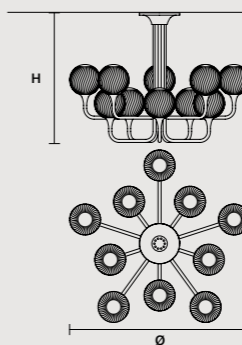

STANDARD LIGHTING

10×E12×40 W MAX (NOT INCL.)
* BULB MAX
∅ 37 mm/1.50" W max 150 mm/5.90"