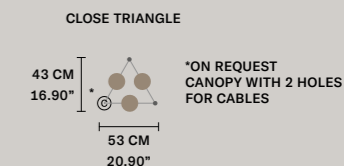

SUGGESTED CONFIGURATION FOR C3