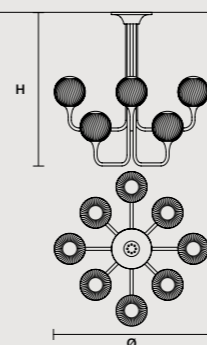

STANDARD LIGHTING

8×E12×40 W MAX (NOT INCL.)
* BULB MAX
∅ 37 mm/1.50" W max 150 mm/5.90"