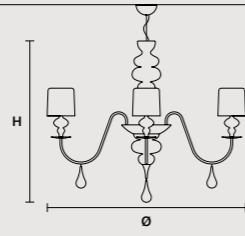

EVA S10

ø 110 cm / 43.30"
H 75 cm / 29.50"

STANDARD LIGHTING
10×E12×40 W MAX (NOT INCL.)