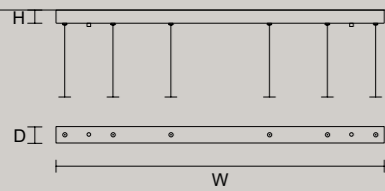

SINGLE CANOPY

SIZE	FINISHINGS	PRODUCT NAME
W 100 cm / 39.40"	● V87	VISIO S 1/2
D 5 cm / 2.00"		
H 4 cm / 1.60"