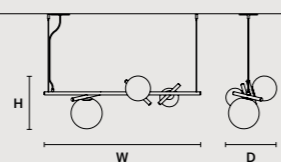

POSY BIL3		CE	UL
W	100 cm / 39.40"		
D	33 cm / 13.00"		
H	34 cm / 13.40"		
STANDARD LIGHTING			
1×G9×10 W MAX (NOT INCL.)* 2×E12×10 W MAX (NOT INCL.)**			

* BULB MAX
Ø 37 mm / 1.50" W 70 mm / 2.80"
** BULB MAX
Ø 37 mm / 1.50" W 110 mm / 4.30"