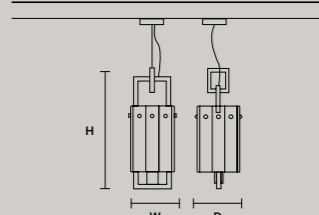

CREK S1

W 15,5 cm / 6.10"
D 15,5 cm / 6.10"
H 40 cm / 15.70"

STANDARD LIGHTING
1×E14×10 W MAX (NOT INCL.)