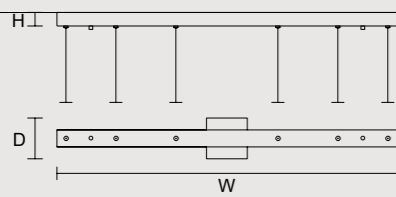

**SINGLE CANOPY**

SIZE	FINISHINGS	PRODUCT NAME
W 45 cm / 17.70"	● V87	VISIO S M1
D 12 cm / 4.70"		
H 4 cm / 1.60"		

**SINGLE CANOPY**

SIZE	FINISHINGS	PRODUCT NAME
W 100 cm / 39.40"	● V87	VISIO S 1/2
D 12 cm / 4.70"		
H 4 cm / 1.60"		