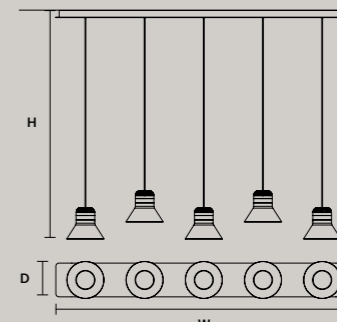

CORDEA C5 LN 175

W 175 cm / 68.90"
D 22 cm / 8.70"
H MAX 170 cm / 66.90"

STANDARD INTEGRATED LED LIGHTING
50 W CRI>90 3000 K - 7550 NOMINAL LM
ON REQUEST
50 W CRI>90 2700 K - 6350 NOMINAL LM
DIMMABLE
1-10V + PUSH + DALI