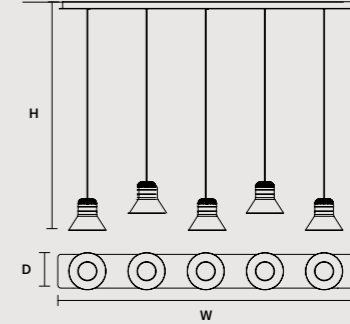

CORDEA C5 LN 175		CE
W	175 cm / 68.90"	
D	22 cm / 8.70"	
H MAX	170 cm / 66.90"	
STANDARD INTEGRATED LED LIGHTING		
	40 W CRI>90	
	3000 K - 6000 NOMINAL LM	
ON REQUEST		
	40 W CRI>90	
	2700 K - 5040 NOMINAL L	
DIMMABLE		
	0-10V