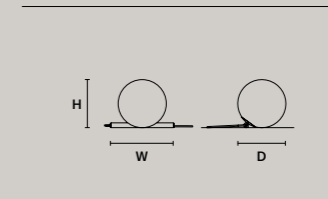

POSY TL	
W	26 cm / 10.20"
D	20 cm / 7.90"
H	20 cm / 7.90"

STANDARD LIGHTING
1xE14x10 W MAX (NOT INCL.)*

* BULB MAX
Ø 37 mm / 1.50" W 110 mm / 4.30"