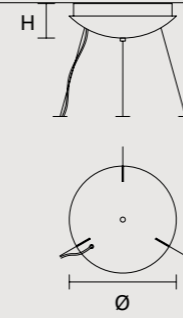

SINGLE CANOPIES

SINGLE CANOPY

SIZE	FINISHINGS	PRODUCT NAME
∅ 27,5 cm / 10.80"	G14	LIBE ROUND S140
H 9 cm / 3.50"		LIBE ROUND S115
		LIBE ROUND S90
		LIBE ROUND S60