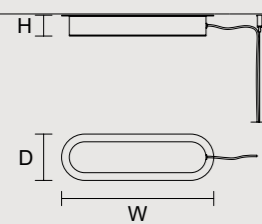

SINGLE CANOPIES

SINGLE CANOPY

SIZE		FRAME FINISHINGS	CANOPY FINISHINGS	PRODUCT NAME
W	35,5 cm / 14.00"	● V99	● V99	HONICÉ S200
D	12 cm / 4.70"	● G01*	● G01*	HONICÉ S150
H	5,4 cm / 2.10"			HONICÉ S100
				HONICÉ S70
				HONICÉ S80
				HONICÉ S50

*NOT AVAILABLE FOR HONICÉ S80
AND HONICÉ S50