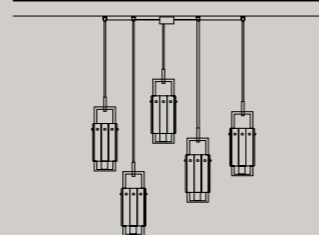

CREK S5

STANDARD LIGHTING
5×E14×10 W MAX (NOT INCL.)