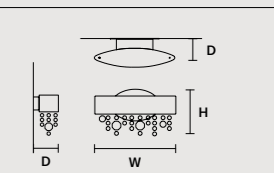

OLÀ A1 OV 30

W 30 cm / 11.80"
D 10 cm / 3.90"
H 18 cm / 7.10"

STANDARD LIGHTING
1×E12×40 W MAX (NOT INCL.)

STANDARD INTEGRATED LED LIGHTING
UP 4 W CRI>95
3000 K – 390 NOMINAL LM
DOWN 4 W CRI>95
3000 K – 390 NOMINAL LM

ON REQUEST
UP 4 W CRI>95
2700 K – 375 NOMINAL LM
DOWN 4 W CRI>95
2700 K – 375 NOMINAL LM

DIMMABLE
NO