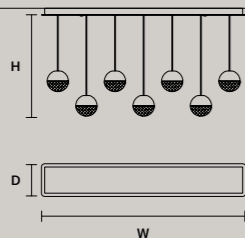

DIMMABLE

1-10V + PUSH