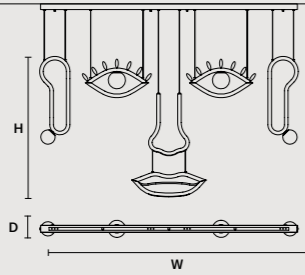

Visio

Painted metal structure. Opal white
Murano triplex glass diffuser.
LED lighting.

VISIO S FULL

W 182 cm / 71.70"
D 12 cm / 4.70"
H 99 cm / 39.00"

STANDARD INTEGRATED LED LIGHTING

32,6 W CRI>90
3000 K - 3673 NOMINAL LM

ON REQUEST

32,6 W CRI>90
2700 K - 3489 NOMINAL LM

DIMMABLE

0-10V