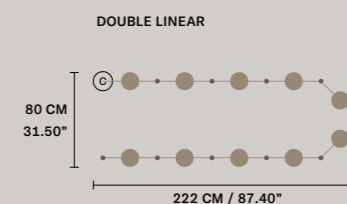

SUGGESTED CONFIGURATION FOR C10