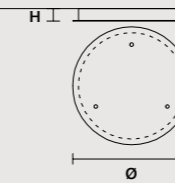

ROUND CANOPY RD 40

SIZE		FINISHINGS	PRODUCT NAME
Ø	40 cm / 15.70"	● V91	CORDEA C3 RD 40
H	4 cm / 1.60"