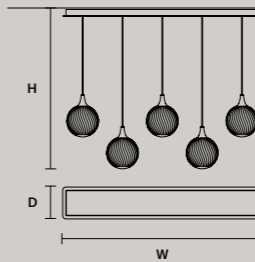

TEE C5 LN 125

W 125 cm / 49.20"
D 20 cm / 7.90"
H MAX 175 cm / 68.90"

STANDARD LIGHTING
5×E14×15 W MAX (NOT INCL.)*

* BULB MAX
Ø 37 mm/1.50" W max 150 mm/5.90"