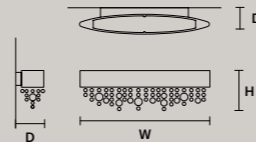

OLÀ A2 OV 50

W 50 cm / 19.70"
D 12 cm / 4.70"
H 18 cm / 7.10"

STANDARD LIGHTING
2×E27×20 W MAX (NOT INCL.)

STANDARD INTEGRATED LED LIGHTING
UP 5,2 W CRI>95
3000 K – 512 NOMINAL LM
DOWN 7,8 W CRI>95
3000 K – 768 NOMINAL LM

ON REQUEST
UP 5,2 W CRI>95
2700 K – 488 NOMINAL LM
DOWN 7,8 W CRI>95
2700 K – 732 NOMINAL LM

DIMMABLE
1-10V + PUSH