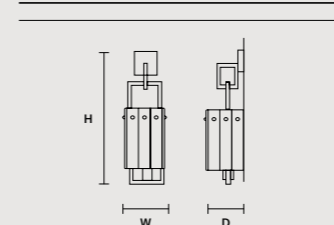

CREK A1

W	15.5 cm / 6.10"
D	13 cm / 5.10"
H	45 cm / 17.70"

STANDARD LIGHTING
1×E12×40 W MAX (NOT INCL.)