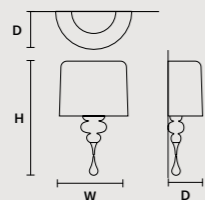

## EVA A3

w 40 cm / 15.70"  
d 20 cm / 7.90"  
H 70 cm / 27.60"

STANDARD LIGHTING  
3×E26×60 W MAX (NOT INCL.)