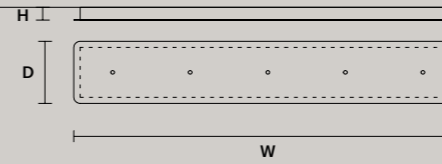

LINEAR CANOPY LN 125

SIZE		FINISHINGS	PRODUCT NAME
W	125 cm / 49.20"	V98	CREK C5 LN 125
D	20 cm / 7.90"		
H	4 cm / 1.60"