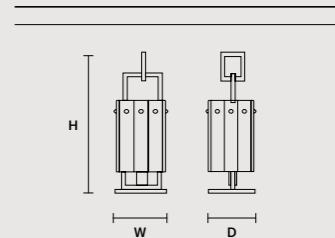

CREK TL 1

W	15.5 cm / 6.10"
D	15.5 cm / 6.10"
H	41.5 cm / 16.30"

STANDARD LIGHTING
1×E12×40 W MAX (NOT INCL.)