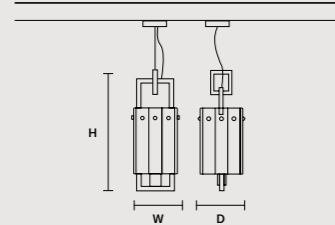

CREK S1

W	15.5 cm / 6.10"
D	15.5 cm / 6.10"
H	40 cm / 15.70"

STANDARD LIGHTING
1×E12×40 W MAX (NOT INCL.)