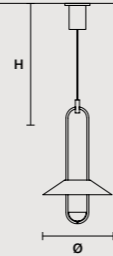

LUPPITER S1 G 33		CE	UL
Ø	33 cm / 13.00"		
H	59 cm / 23.20"		
STANDARD INTEGRATED LED LIGHTING			
UP	1,1 W CRI>90 3000 K – 140 NOMINAL LM		
DOWN	10,5 W CRI>90 3000 K – 1400 NOMINAL LM		
ON REQUEST			
UP	1,1 W CRI>90 2700 K – 130 NOMINAL LM		
DOWN	10,5 W CRI>90 2700 K – 1330 NOMINAL LM		
DIMMABLE			
TRIAC