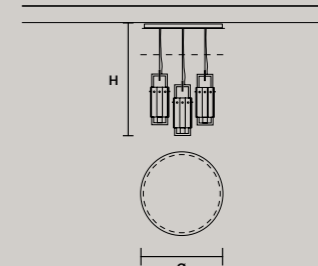

CREK C3 RD 60

ø 60 cm / 23.60"
H MAX 195 cm / 76.80"

STANDARD LIGHTING
3×E14×10 W MAX (NOT INCL.)