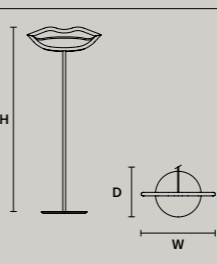

VISIO STL M4	
W	52 cm / 20.50"
D	32 cm / 12.60"
H	129 cm / 50.80"
STANDARD INTEGRATED LED LIGHTING	
	5,3 W CRI>90 3000 K – 546,6 NOMINAL LM
ON REQUEST	
	5,3 W CRI>90 2700 K – 519 NOMINAL LM
DIMMABLE	
	OWN BUTTON