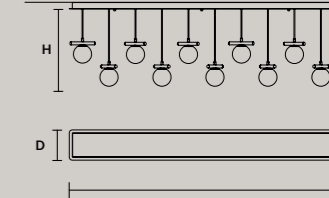

POSY C10 LN 175	
W	175 cm / 68.90"
D	20 cm / 7.90"
H MAX	160 cm / 63.00"

STANDARD LIGHTING
10xG9x10 W MAX (NOT INCL.)*

* BULB MAX
Ø 37 mm / 1.50" W 70 mm / 2.80"