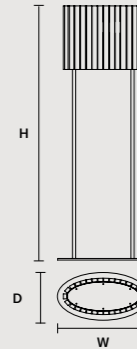

VEGAS TL G

W	30 cm / 11.80"
D	18 cm / 7.10"
H	45 cm / 17.70"
INTEGRATED LED LIGHTING	
10,8 W CRI>95 3000 K – 1152 NOMINAL LM	
ON REQUEST	
10,8 W CRI>95 2700 K – 1098 NOMINAL LM	
DIMMABLE	
OWN BUTTON	

VEGAS STL

W	57 cm / 22.40"
D	30 cm / 11.80"
H	160 cm / 63.00"
INTEGRATED LED LIGHTING	
45,6 W CRI>95 3000 K – 4864 NOMINAL LM	
ON REQUEST	
45,6 W CRI>95 2700 K – 4636 NOMINAL LM	
DIMMABLE	
OWN BUTTON