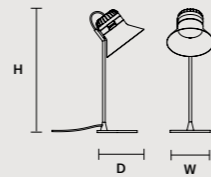

CORDEA T L S		CE
W	14 cm / 5.50"	
D	15 cm / 5.90"	
H	37 cm / 14.60"	
STANDARD INTEGRATED LED LIGHTING		
	4,9 W CRI>90	
	3000 K - 480 NOMINAL LM	
ON REQUEST		
	4,9 W CRI>90	
	2700 K - 430 NOMINAL LM	
DIMMABLE		
	NO