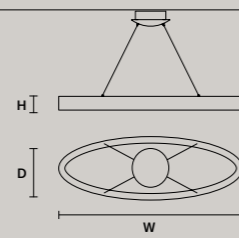

LIBE ELLIPSE S90	
W	90 cm / 35.40"
D	30 cm / 11.80"
H	8,5 cm / 3.30"
STANDARD INTEGRATED LED LIGHTING	
62,5 W CRI>90 3000 K – 5875 NOMINAL LM	
ON REQUEST	
62,5 W CRI>90 2700 K – 5580 NOMINAL LM	
DIMMABLE	
0-10V