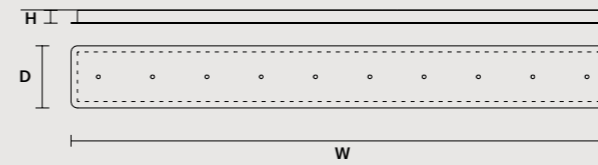

LINEAR CANOPY LN 175

SIZE		FINISHINGS	PRODUCT NAME
W	175 cm / 68.90"	● V91	POSY C10 LN 175
D	20 cm / 7.90"		
H	4 cm / 1.60"		

ROUND CANOPY RD 40

SIZE		FINISHINGS	PRODUCT NAME
Ø	40 cm / 15.70"	● V91	POSY C5 RD 40
H	4 cm / 1.60"