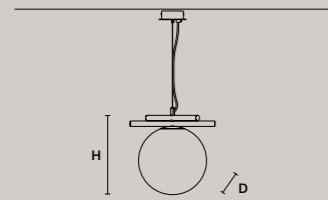

POSY S1 25	
W	31 cm / 12.20"
D	25 cm / 9.80"
H	29 cm / 11.40"

STANDARD LIGHTING
1xE27x20 W MAX (NOT INCL.)*

* BULB MAX
Ø 62 mm / 2.40" W 185 mm / 7.30"