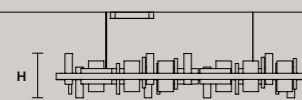

Honicé

Struttura in metallo con diffusore in onice naturale. Illuminazione a LED.

Metal frame with natural onyx diffuser. LED lighting.

Gestell aus Metall mit Diffusor aus natürlichem Onyx. LED-Beleuchtung.

Estructura de metal con difusor en ónix natural. Iluminación LED.

Structure en métal avec diffuseur en onyx naturel. Éclairage à LED.

Металлический каркас с рассеивателем из природного оникса. Светодиодное освещение.

这种灯具具有金属结构，然而光扩散是缟玛瑙。LED照明。

هيكل معدني مع ناشر من الأونيكس الطبيعي. إضاءة ليد.

HONICÉ S200	
W	200 cm / 78.70"
D	8 cm / 3.10"
H	33 cm / 13.00"
STANDARD INTEGRATED LED LIGHTING	
UP	21,1 W CRI>95 3000 K – 2250 NOMINAL LM
DOWN	44,46 W CRI>95 3000 K – 4742 NOMINAL LM
ON REQUEST	
UP	21,1 W CRI>95 2700 K – 2145 NOMINAL LM
DOWN	44,46 W CRI>95 2700 K – 4520 NOMINAL LM
DIMMABLE	
0-10V