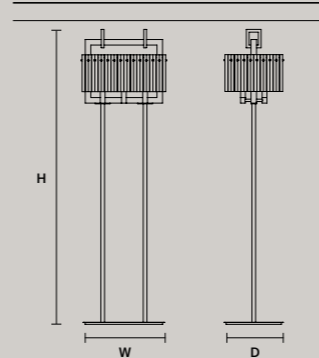

CREK STL 6

W 45 cm / 17.70"
D 32 cm / 12.60"
H 160 cm / 63.00"

STANDARD LIGHTING
6×E14×10 W MAX (NOT INCL.)