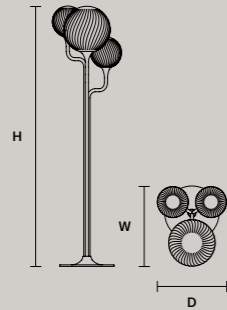

TEE STL3

W 52 cm / 20.50"
D 45 cm / 17.70"
H 170 cm / 66.90"

STANDARD LIGHTING
2×E14×15 W MAX (NOT INCL.)*
1×E27 x 20 W MAX (NOT INCL.)**

* BULB MAX
Ø 37 mm/1.50" W max 150 mm/5.90"
** BULB MAX
Ø 62 mm/2.40" W max 185 mm/7.30"