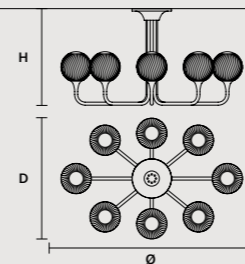

STANDARD LIGHTING

8×E12×40 W MAX (NOT INCL.)
* BULB MAX
∅ 37 mm/1.50" W max 150 mm/5.90"