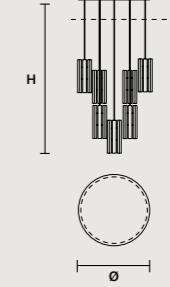

VEGAS C3 RD 40

ø	40 cm / 15.70"
H MAX	150 cm / 59.10"
INTEGRATED LED LIGHTING	
16,2 W CRI>90 3000K – 2064 Nominal lm	
ON REQUEST	
16,2 W CRI>90 2700 K – 1960 NOMINAL LM	
DIMMABLE	
0-10V	

VEGAS C5 RD 60

ø	60 cm / 23.60"
H MAX	150 cm / 59.10"
INTEGRATED LED LIGHTING	
27 W CRI>90 3000K – 3440 Nominal lm	
ON REQUEST	
27 W CRI>90 2700 K – 3268 NOMINAL LM	
DIMMABLE	
0-10V	

VEGAS C7 RD 80

ø	80 cm / 31.50"
H MAX	150 cm / 59.10"
INTEGRATED LED LIGHTING	
37,8 W CRI>90 3000K – 4816 Nominal lm	
ON REQUEST	
37,8 W CRI>90 2700 K – 4575 NOMINAL LM	
DIMMABLE	
0-10V