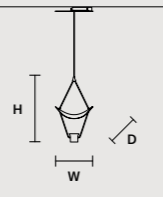

VOLLEE S1P DOWN		CE	UL
W	25 cm / 9.80"		
D	17,5 cm / 6.90"		
H	44 cm / 17.30"		
STANDARD INTEGRATED LED LIGHTING			
	5,4 W CRI>90		
	3000 K – 688 NOMINAL LM		
ON REQUEST			
	5,4 W CRI>90		
	2700 K – 653 NOMINAL LM		
DIMMABLE			
	TRIAC