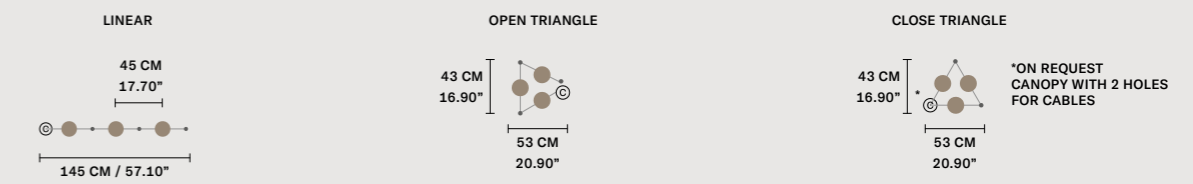

INTEGRATED LED LIGHTING
5 × 27 W CRI>90 3000 K - 3440 NOMINAL LM
ON REQUEST
5 × 27 W CRI>90 2700 K - 3268 NOMINAL LM
DIMMABLE
0-10V

NAPPE C10

INTEGRATED LED LIGHTING
10 × 54 W CRI>90 3000 K - 6880 NOMINAL LM
ON REQUEST
10 × 54 W CRI>90 2700 K - 6536 NOMINAL LM
DIMMABLE
0-10V

NAPPE C3 LN 75

W	75 cm / 29.50"
D	20 cm / 7.90"
H MAX	155 cm / 61.00"
INTEGRATED LED LIGHTING	
3 × 16,2 W CRI>90 3000 K - 2064 NOMINAL LM	
ON REQUEST	
3 × 16,2 W CRI>90 2700 K - 1960 NOMINAL LM	
DIMMABLE	
0-10V	

NAPPE C3 LN 125

W	125 cm / 49.20"
D	20 cm / 7.90"
H MAX	155 cm / 61.00"
INTEGRATED LED LIGHTING	
3 × 16,2 W CRI>90 3000 K - 2064 NOMINAL LM	
ON REQUEST	
3 × 16,2 W CRI>90 2700 K - 1960 NOMINAL LM	
DIMMABLE	
0-10V	

NAPPE C5 LN 175

W	175 cm / 68.90"
D	20 cm / 7.90"
H MAX	155 cm / 61.00"
INTEGRATED LED LIGHTING	
5 × 27 W CRI>90 3000 K - 3440 NOMINAL LM	
ON REQUEST	
5 × 27 W CRI>90 2700 K - 3268 NOMINAL LM	
DIMMABLE	
0-10V	

NAPPE C3 RD 40

∅	40 cm / 15.70"
H MAX	155 cm / 61.00"
INTEGRATED LED LIGHTING	
3 × 16,2 W CRI>90 3000 K - 2064 NOMINAL LM	
ON REQUEST	
3 × 16,2 W CRI>90 2700 K - 1960 NOMINAL LM	
DIMMABLE	
0-10V	

NAPPE C3 RD 60

∅	60 cm / 23.60"
H MAX	155 cm / 61.00"
INTEGRATED LED LIGHTING	
3 × 16,2 W CRI>90 3000 K - 2064 NOMINAL LM	
ON REQUEST	
3 × 16,2 W CRI>90 2700 K - 1960 NOMINAL LM	
DIMMABLE	
0-10V	

NAPPE C5 RD 80

∅	80 cm / 31.50"
H MAX	155 cm / 61.00"
INTEGRATED LED LIGHTING	
5 × 27 W CRI>90 3000 K - 3440 NOMINAL LM	
ON REQUEST	
5 × 27 W CRI>90 2700 K - 3268 NOMINAL LM	
DIMMABLE	
0-10V	

SUGGESTED CONFIGURATION FOR C3