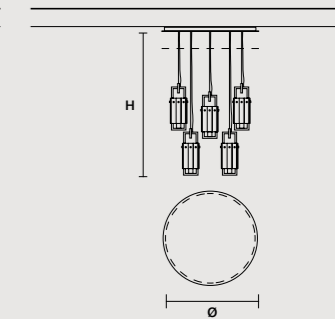

CREK C5 RD 80

ø	80 cm / 31.50"
H MAX	195 cm / 76.80"

STANDARD LIGHTING
5×E12×40 W MAX (NOT INCL.)