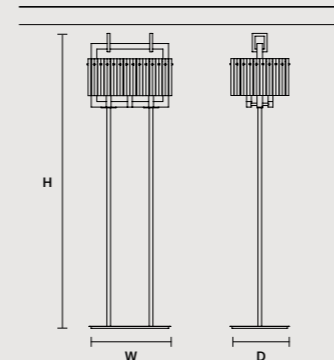

CREK STL 6

W	45 cm / 17.70"
D	32 cm / 12.60"
H	160 cm / 63.00"

STANDARD LIGHTING
6×E12×40 W MAX (NOT INCL.)