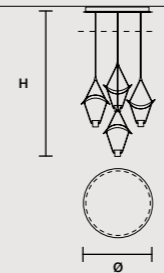

VOLLEE C4P RD 60		CE	UL
ø	60 cm / 23.60"		
H	200 cm / 78.70"		
STANDARD INTEGRATED LED LIGHTING			
	25,6 W CRI>90		
	3000 K – 3200 NOMINAL LM		
ON REQUEST			
	25,6 W CRI>90		
	2700 K – 3040 NOMINAL LM		
DIMMABLE			
	0- 10V