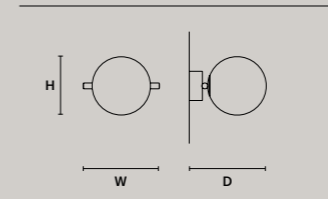

POSY A1 G	
W	26 cm / 10.20"
D	26 cm / 10.20"
H	20 cm / 7.90"

STANDARD LIGHTING
1xE14x10 W MAX (NOT INCL.)*

* BULB MAX
Ø 37 mm / 1.50" W 110 mm / 4.30"