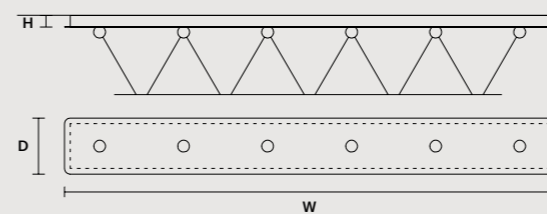

LINEAR CANOPY LN 175

SIZE	FINISHINGS	PRODUCT NAME
W 175 cm / 68.90" D 20 cm / 7.90" H 4 cm / 1.60"	V98	NAPPE C5 LN 175

ROUND CANOPY RD 40

SIZE	FINISHINGS	PRODUCT NAME
Ø 40 cm / 15.70" H 4 cm / 1.60"	V98	NAPPE C3 RD 40