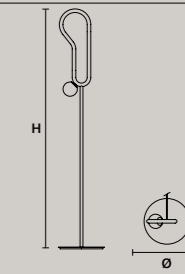

VISIO STL M2	
ø	32 cm / 12.60"
H	166 cm / 65.40"
STANDARD INTEGRATED LED LIGHTING	
	5,5 W CRI>90 3000 K – 645 NOMINAL LM
ON REQUEST	
	5,5 W CRI>90 2700 K – 612 NOMINAL LM
DIMMABLE	
	OWN BUTTON