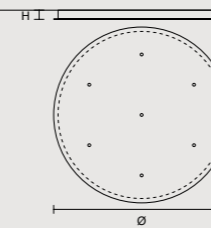

ROUND CANOPY RD 80

SIZE	FINISHINGS	PRODUCT NAME
Ø 80 cm / 31.50"	● V91	TEE C7 RD 80
H 4 cm / 1.60"