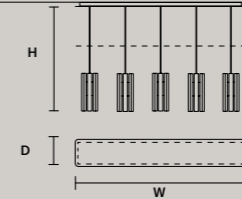

VEGAS C5 LN 125

W	125 cm / 49.20"
D	20 cm / 7.90"
H MAX	150 cm / 59.10"
STANDARD INTEGRATED LED LIGHTING	
27 W CRI>90 3000K - 3440 Nominal lm	
ON REQUEST	
27 W CRI>90 2700 K – 3268 NOMINAL LM	
DIMMABLE	
1-10V + PUSH