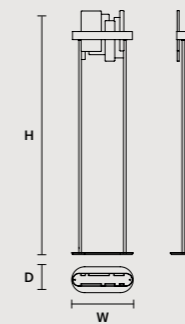

HONICÉ STL		CE
W	38 cm / 15.00"	
D	16 cm / 6.30"	
H	160 cm / 63.00"	
STANDARD INTEGRATED LED LIGHTING		
UP	6 W CRI>95 3000 K – 640 NOMINAL LM	
DOWN	6 W CRI>95 3000 K – 640 NOMINAL LM	
ON REQUEST		
UP	6 W CRI>95 2700 K – 610 NOMINAL LM	
DOWN	6 W CRI>95 2700 K – 610 NOMINAL LM	
DIMMABLE		
	OWN BUTTON