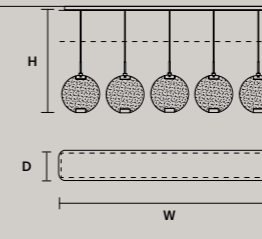

HORO C5 LN 175

W 175 cm / 68.90"
D 20 cm / 7.90"
H MAX 155 cm / 61.00"

STANDARD INTEGRATED LED LIGHTING
72 W CRI>95
3000 K – 7680 NOMINAL LM

ON REQUEST
72 W CRI>95
2700 K – 7320 NOMINAL LM

DIMMABLE
0-10V