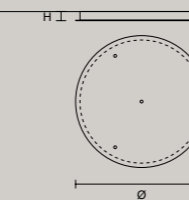

ROUND CANOPY RD 60

SIZE		FINISHINGS	PRODUCT NAME
Ø	60 cm / 23.60"	● V98	VOLLEE C4G RD 60
H	4 cm / 1.60"