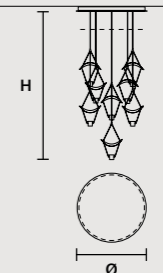

VOLLEE C8P RD 80		CE	UL
ø	80 cm / 31.50"		
H	200 cm / 78.70"		
STANDARD INTEGRATED LED LIGHTING			
	52,8 W CRI>90		
	3000 K – 6600 NOMINAL LM		
ON REQUEST			
	52,8 W CRI>90		
	2700 K – 6270 NOMINAL LM		
DIMMABLE			
	0- 10V