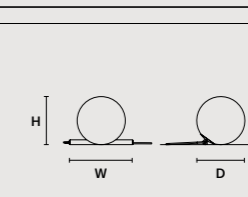

POSY TL		CE	UL*
W	26 cm / 10.20"		
D	20 cm / 7.90"		
H	20 cm / 7.90"		
STANDARD LIGHTING			
1×E12×10 W MAX (NOT INCL.)*			

* BULB MAX
Ø 37 mm / 1.50" W 110 mm / 4.30"