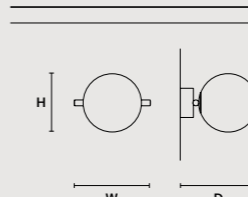

POSY A1 G		CE	UL
W	26 cm / 10.20"		
D	26 cm / 10.20"		
H	20 cm / 7.90"		
STANDARD LIGHTING			
1×E12×10 W MAX (NOT INCL.)*			

* BULB MAX
Ø 37 mm / 1.50" W 110 mm / 4.30"