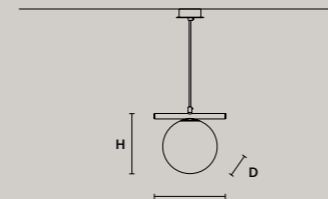

POSY S1 20	
W	26 cm / 10.20"
D	20 cm / 7.90"
H	22 cm / 8.70"

STANDARD LIGHTING
1xE14x10 W MAX (NOT INCL.)*

* BULB MAX
Ø 37 mm / 1.50" W 150 mm / 5.90"