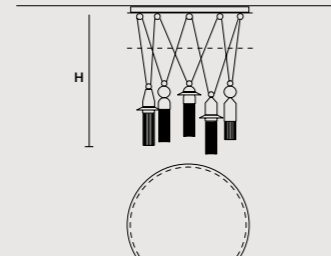

NAPPE C5 RD 80

∅	80 cm / 31.50"
H MAX	155 cm / 61.00"
INTEGRATED LED LIGHTING	
5 × 27 W CRI>90 3000 K - 3440 NOMINAL LM	
ON REQUEST	
5 × 27 W CRI>90 2700 K - 3268 NOMINAL LM	
DIMMABLE	
0-10V