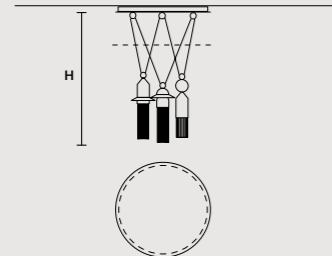

NAPPE C3 RD 60

∅	60 cm / 23.60"
H MAX	155 cm / 61.00"
INTEGRATED LED LIGHTING	
3 × 16,2 W CRI>90 3000 K - 2064 NOMINAL LM	
ON REQUEST	
3 × 16,2 W CRI>90 2700 K - 1960 NOMINAL LM	
DIMMABLE	
0-10V