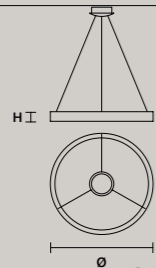

LIBE ROUND S115	
∅	115 cm / 45.30"
H	8,5 cm / 3.30"
STANDARD INTEGRATED LED LIGHTING	
116 W CRI>90 3000 K – 10904 NOMINAL LM	
ON REQUEST	
116 W CRI>90 2700 K – 10350 NOMINAL LM	
DIMMABLE	
1-10V