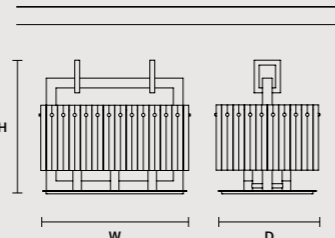

CREK TL 6

W	45 cm / 17.70"
D	31 cm / 12.20"
H	41 cm / 16.10"

STANDARD LIGHTING
6×E12×40 W MAX (NOT INCL.)