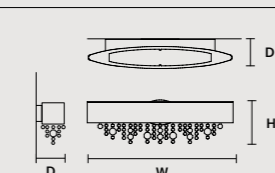

OLÀ A2 OV 70

W 70 cm / 27.60"
D 15 cm / 5.90"
H 20 cm / 7.90"

STANDARD LIGHTING
2×E26×60 W MAX (NOT INCL.)

STANDARD INTEGRATED LED LIGHTING
UP 11,7 W CRI>95
3000 K – 1152 NOMINAL LM
DOWN 19,5 W CRI>95
3000 K – 1920 NOMINAL LM

ON REQUEST
UP 11,7 W CRI>95
2700 K – 1098 NOMINAL LM
DOWN 19,5 W CRI>95
2700 K – 1830 NOMINAL LM

DIMMABLE
0-10V