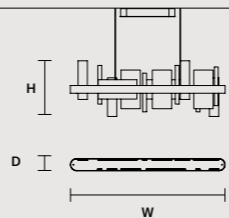

HONICÉ S100		CE	UL
W	100 cm / 39.40"		
D	8 cm / 3.10"		
H	33 cm / 13.00"		
STANDARD INTEGRATED LED LIGHTING			
UP	9,36 W CRI>95 3000 K – 998 NOMINAL LM		
DOWN	21,1 W CRI>95 3000 K – 2250 NOMINAL LM		
ON REQUEST			
UP	9,36 W CRI>95 2700 K – 951 NOMINAL LM		
DOWN	21,1 W CRI>95 2700 K – 2145 NOMINAL LM		
DIMMABLE			
	0-10V