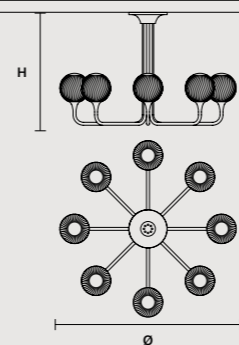

STANDARD LIGHTING

8×E12×40 W MAX (NOT INCL.)
* BULB MAX
∅ 37 mm/1.50" W max 150 mm/5.90"