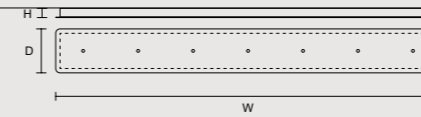

LINEAR CANOPY LN 175

SIZE	FINISHINGS	PRODUCT NAME
W 175 cm / 68.90"	● V91	TEE C7 LN 175
D 20 cm / 7.90"		
H 4 cm / 1.60"