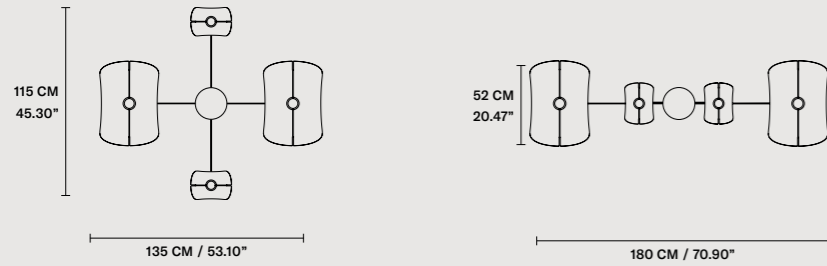

SUGGESTED CONFIGURATION FOR C 2+2