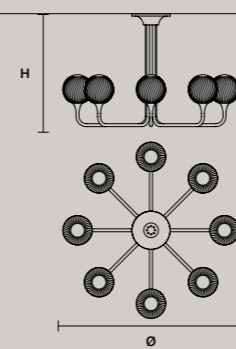

Tee

Struttura in metallo galvanizzato.
Diffusori in vetro triplex di Murano.
Illuminazione tradizionale.

Galvanised metal structure. Murano
triplex glass diffusers. Traditional
lighting.

Gestell aus galvanisch
beschichtetem Metall. Schirme
aus Triplex-Glas aus Murano.
Herkömmliche Leuchtmittel.

Estructura de metal galvanizado.
Difusores de cristal de Murano
triplex. Iluminación tradicional.

Structure en métal galvanisé.
Diffuseurs en verre triplex de
Murano. Éclairage traditionnel.

Каркас из оцинкованного
металла. Плафоны из
муранского стекла триплекс.
Традиционное освещение..

镀锌金属灯体结构。穆拉诺三层玻璃
灯罩。传统照明。

هيكل من المعدن المجلفن. ناشرات ضوء من زجاج
مورانو ثلاثي. إضاءة تقليدية.

TEE S1 20

∅ 20 cm / 7.90"
H 27 cm / 10.60"

STANDARD LIGHTING

1×E14×15 W MAX (NOT INCL.)
* BULB MAX
∅ 37 mm/1.50" W max 150 mm/5.90"

TEE S1 30

∅ 30 cm / 11.80"
H 37 cm / 14.60"

STANDARD LIGHTING

1×E27×20 W MAX (NOT INCL.)
* BULB MAX
∅ 62 mm/2.40" W max 185 mm/7.30"

TEE PL8 RD 120

∅ 120 cm / 47.20"
H 76,5 cm / 30.10"

STANDARD LIGHTING

8×E14×15 W MAX (NOT INCL.)
* BULB MAX
∅ 37 mm/1.50" W max 150 mm/5.90"