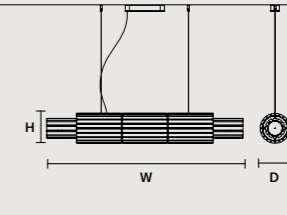

VEGAS BIL 180	
W	175 cm / 68.90"
D	27 cm / 10.60"
H	27 cm / 10.60"
INTEGRATED LED LIGHTING	
72 W CRI>95 3000 K - 7680 NOMINAL LM	
ON REQUEST	
72 W CRI>95 2700 K - 7320 NOMINAL LM	
DIMMABLE	
0-10V