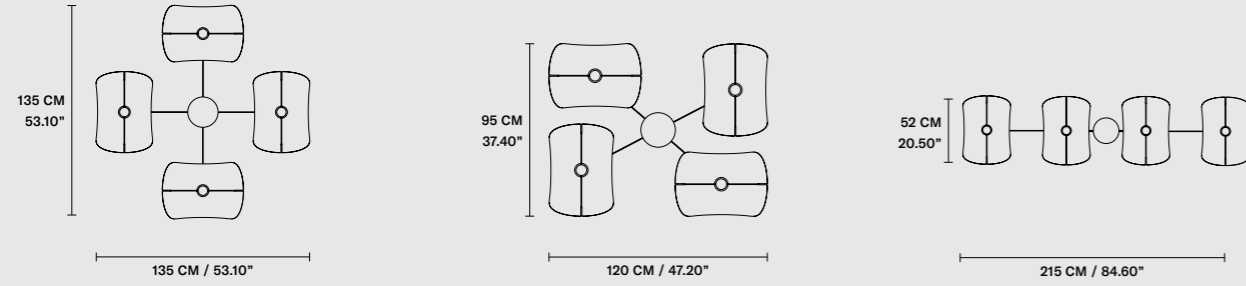

SUGGESTED CONFIGURATION FOR C4 G