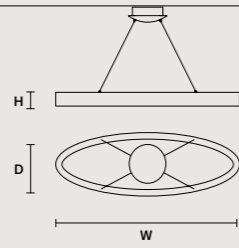

LIBE ELLIPSE S90		CE	UL
W	90 cm / 35.40"		
D	30 cm / 11.80"		
H	8,5 cm / 3.30"		
STANDARD INTEGRATED LED LIGHTING			
62,5 W CRI>90 3000 K – 5875 NOMINAL LM			
ON REQUEST			
62,5 W CRI>90 2700 K – 5580 NOMINAL LM			
DIMMABLE			
0-10V