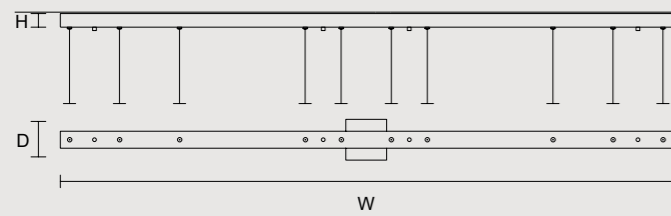

**SINGLE CANOPY**

SIZE	FINISHINGS	PRODUCT NAME
W 45 cm / 17.70"	● V87	VISIO S M1
D 12 cm / 4.70"		
H 4 cm / 1.60"		

**SINGLE CANOPY**

SIZE	FINISHINGS	PRODUCT NAME
W 100 cm / 39.40"	● V87	VISIO S 1/2
D 12 cm / 4.70"		
H 4 cm / 1.60"		

**SINGLE CANOPY**

SIZE	FINISHINGS	PRODUCT NAME
W 180 cm / 70.90"	● V87	VISIO S FULL
D 12 cm / 4.70"		
H 4 cm / 1.60"		

**MULTIPLE CANOPIES**

**ROUND CANOPY RD 40**

SIZE	FINISHINGS	PRODUCT NAME
ø 40 cm / 15.70"	● V91	VISIO C3 M2 RD 40
H 4 cm / 1.60"		