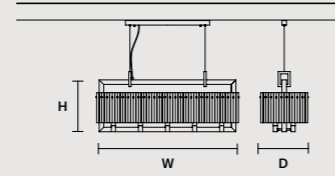

CREK S10

W	95 cm / 37.40"
D	31.5 cm / 12.40"
H	40 cm / 15.70"

STANDARD LIGHTING
10×E12×40 W MAX (NOT INCL.)