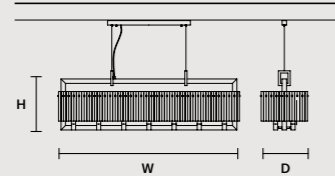

Crek

Metal frame with «Crek» glass panels (inspired by rock crystal).

CREK S14

W	123 cm / 48.40"
D	31.5 cm / 12.40"
H	40 cm / 15.70"

STANDARD LIGHTING
14×E12×40 W MAX (NOT INCL.)