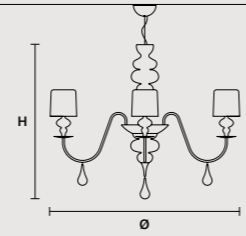

EVA S8

ø 90 cm / 35.40"
H 75 cm / 29.50"

STANDARD LIGHTING
8×E12×40 W MAX (NOT INCL.)