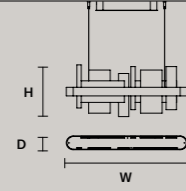

RIBBON S70	
W	70 cm / 27.60"
D	8 cm / 3.10"
H	33 cm / 13.00"
STANDARD INTEGRATED LED LIGHTING	
UP	7 W CRI>95 3000 K – 746 NOMINAL LM
DOWN	15 W CRI>95 3000 K – 1600 NOMINAL LM
ON REQUEST	
UP	7 W CRI>95 2700 K – 711 NOMINAL LM
DOWN	15 W CRI>95 2700 K – 1525 NOMINAL LM
DIMMABLE	
0-10V