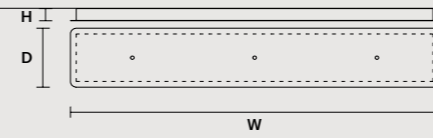

MULTIPLE CANOPIES

LINEAR CANOPY LN 125

SIZE		FINISHINGS	PRODUCT NAME
W	125 cm / 49.20"	V98	HORO C3 LN 125
D	20 cm / 7.90"		
H	4 cm / 1.60"