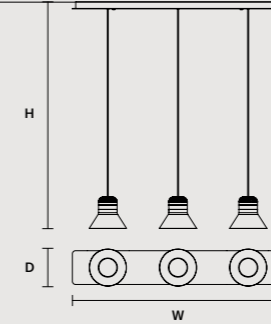

CORDEA C3 LN 125		CE
W	125 cm / 49.20"	
D	22 cm / 8.70"	
H MAX	170 cm / 66.90"	
STANDARD INTEGRATED LED LIGHTING		
	25,2 W CRI>90	
	3000 K - 3750 NOMINAL LM	
ON REQUEST		
	25,2 W CRI>90	
	2700 K - 3150 NOMINAL LM	
DIMMABLE		
	0-10V