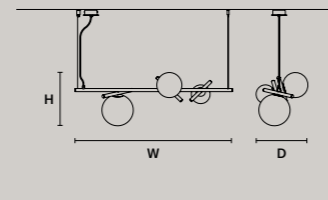

POSY BIL3	
W	100 cm / 39.40"
D	33 cm / 13.00"
H	34 cm / 13.40"

STANDARD LIGHTING
1xG9x10 W MAX (NOT INCL.)*
2xE14x10 W MAX (NOT INCL.)**

* BULB MAX
Ø 37 mm / 1.50" W 70 mm / 2.80"
** BULB MAX
Ø 37 mm / 1.50" W 110 mm / 4.30"