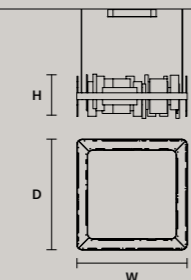

HONICÉ S80	
W	80 cm / 31.50"
D	80 cm / 31.50"
H	33 cm / 13.00"
STANDARD INTEGRATED LED LIGHTING	
UP	28,1 W CRI>95 3000 K – 2997 NOMINAL LM
DOWN	60,85 W CRI>95 3000 K – 6490 NOMINAL LM
ON REQUEST	
UP	28,1 W CRI>95 2700 K – 2856 NOMINAL LM
DOWN	60,85 W CRI>95 2700 K – 6186 NOMINAL LM
DIMMABLE	
0-10V