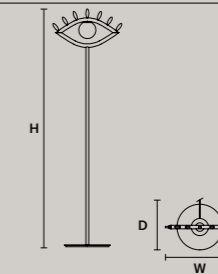

VISIO STL M1	
W	48 cm / 18.90"
D	32 cm / 12.60"
H	166.5 cm / 65.60"
STANDARD INTEGRATED LED LIGHTING	
	5,5 W CRI>90 3000 K – 645 NOMINAL LM
ON REQUEST	
	5,5 W CRI>90 2700 K – 612 NOMINAL LM
DIMMABLE	
	OWN BUTTON