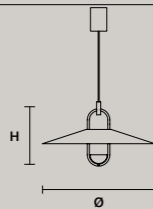

LUPPITER S1 P 55		CE	RoHS
ø	55 cm / 21.70"		
H	31 cm / 12.20"		
STANDARD INTEGRATED LED LIGHTING			
UP	1,1 W CRI>90 3000 K – 140 NOMINAL LM		
DOWN	12,5 W CRI>90 3000 K – 1639 NOMINAL LM		
ON REQUEST			
UP	1,1 W CRI>90 2700 K – 130 NOMINAL LM		
DOWN	12,5 W CRI>90 2700 K – 1566 NOMINAL LM		
DIMMABLE			
1-10V + PUSH