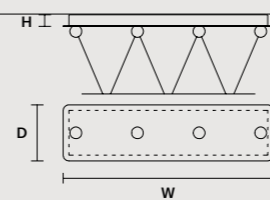

MULTIPLE CANOPIES

LINEAR CANOPY LN 75