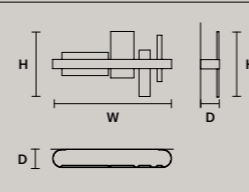

RIBBON A65	
W	65 cm / 25.60"
D	10 cm / 3.90"
H	33 cm / 13.00"
STANDARD INTEGRATED LED LIGHTING	
UP	5,8 W CRI>95 3000 K – 618 NOMINAL LM
DOWN	5,8 W CRI>95 3000 K – 618 NOMINAL LM
ON REQUEST	
UP	5,8 W CRI>95 2700 K – 589 NOMINAL LM
DOWN	5,8 W CRI>95 2700 K – 589 NOMINAL LM
DIMMABLE	
1-10V + PUSH