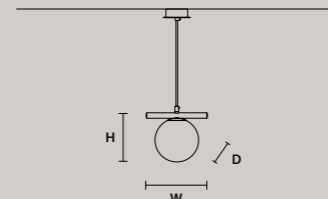

STANDARD LIGHTING  
1xG9x10 W MAX (NOT INCL.)\*

\* BULB MAX  
Ø 37 mm / 1.50" W 70 mm / 2.80"

POSY S1 16	
W	22 cm / 8.70"
D	16 cm / 6.30"
H	18 cm / 7.10"

STANDARD LIGHTING  
1xE14x10 W MAX (NOT INCL.)\*

\* BULB MAX  
Ø 37 mm / 1.50" W 110 mm / 4.30"